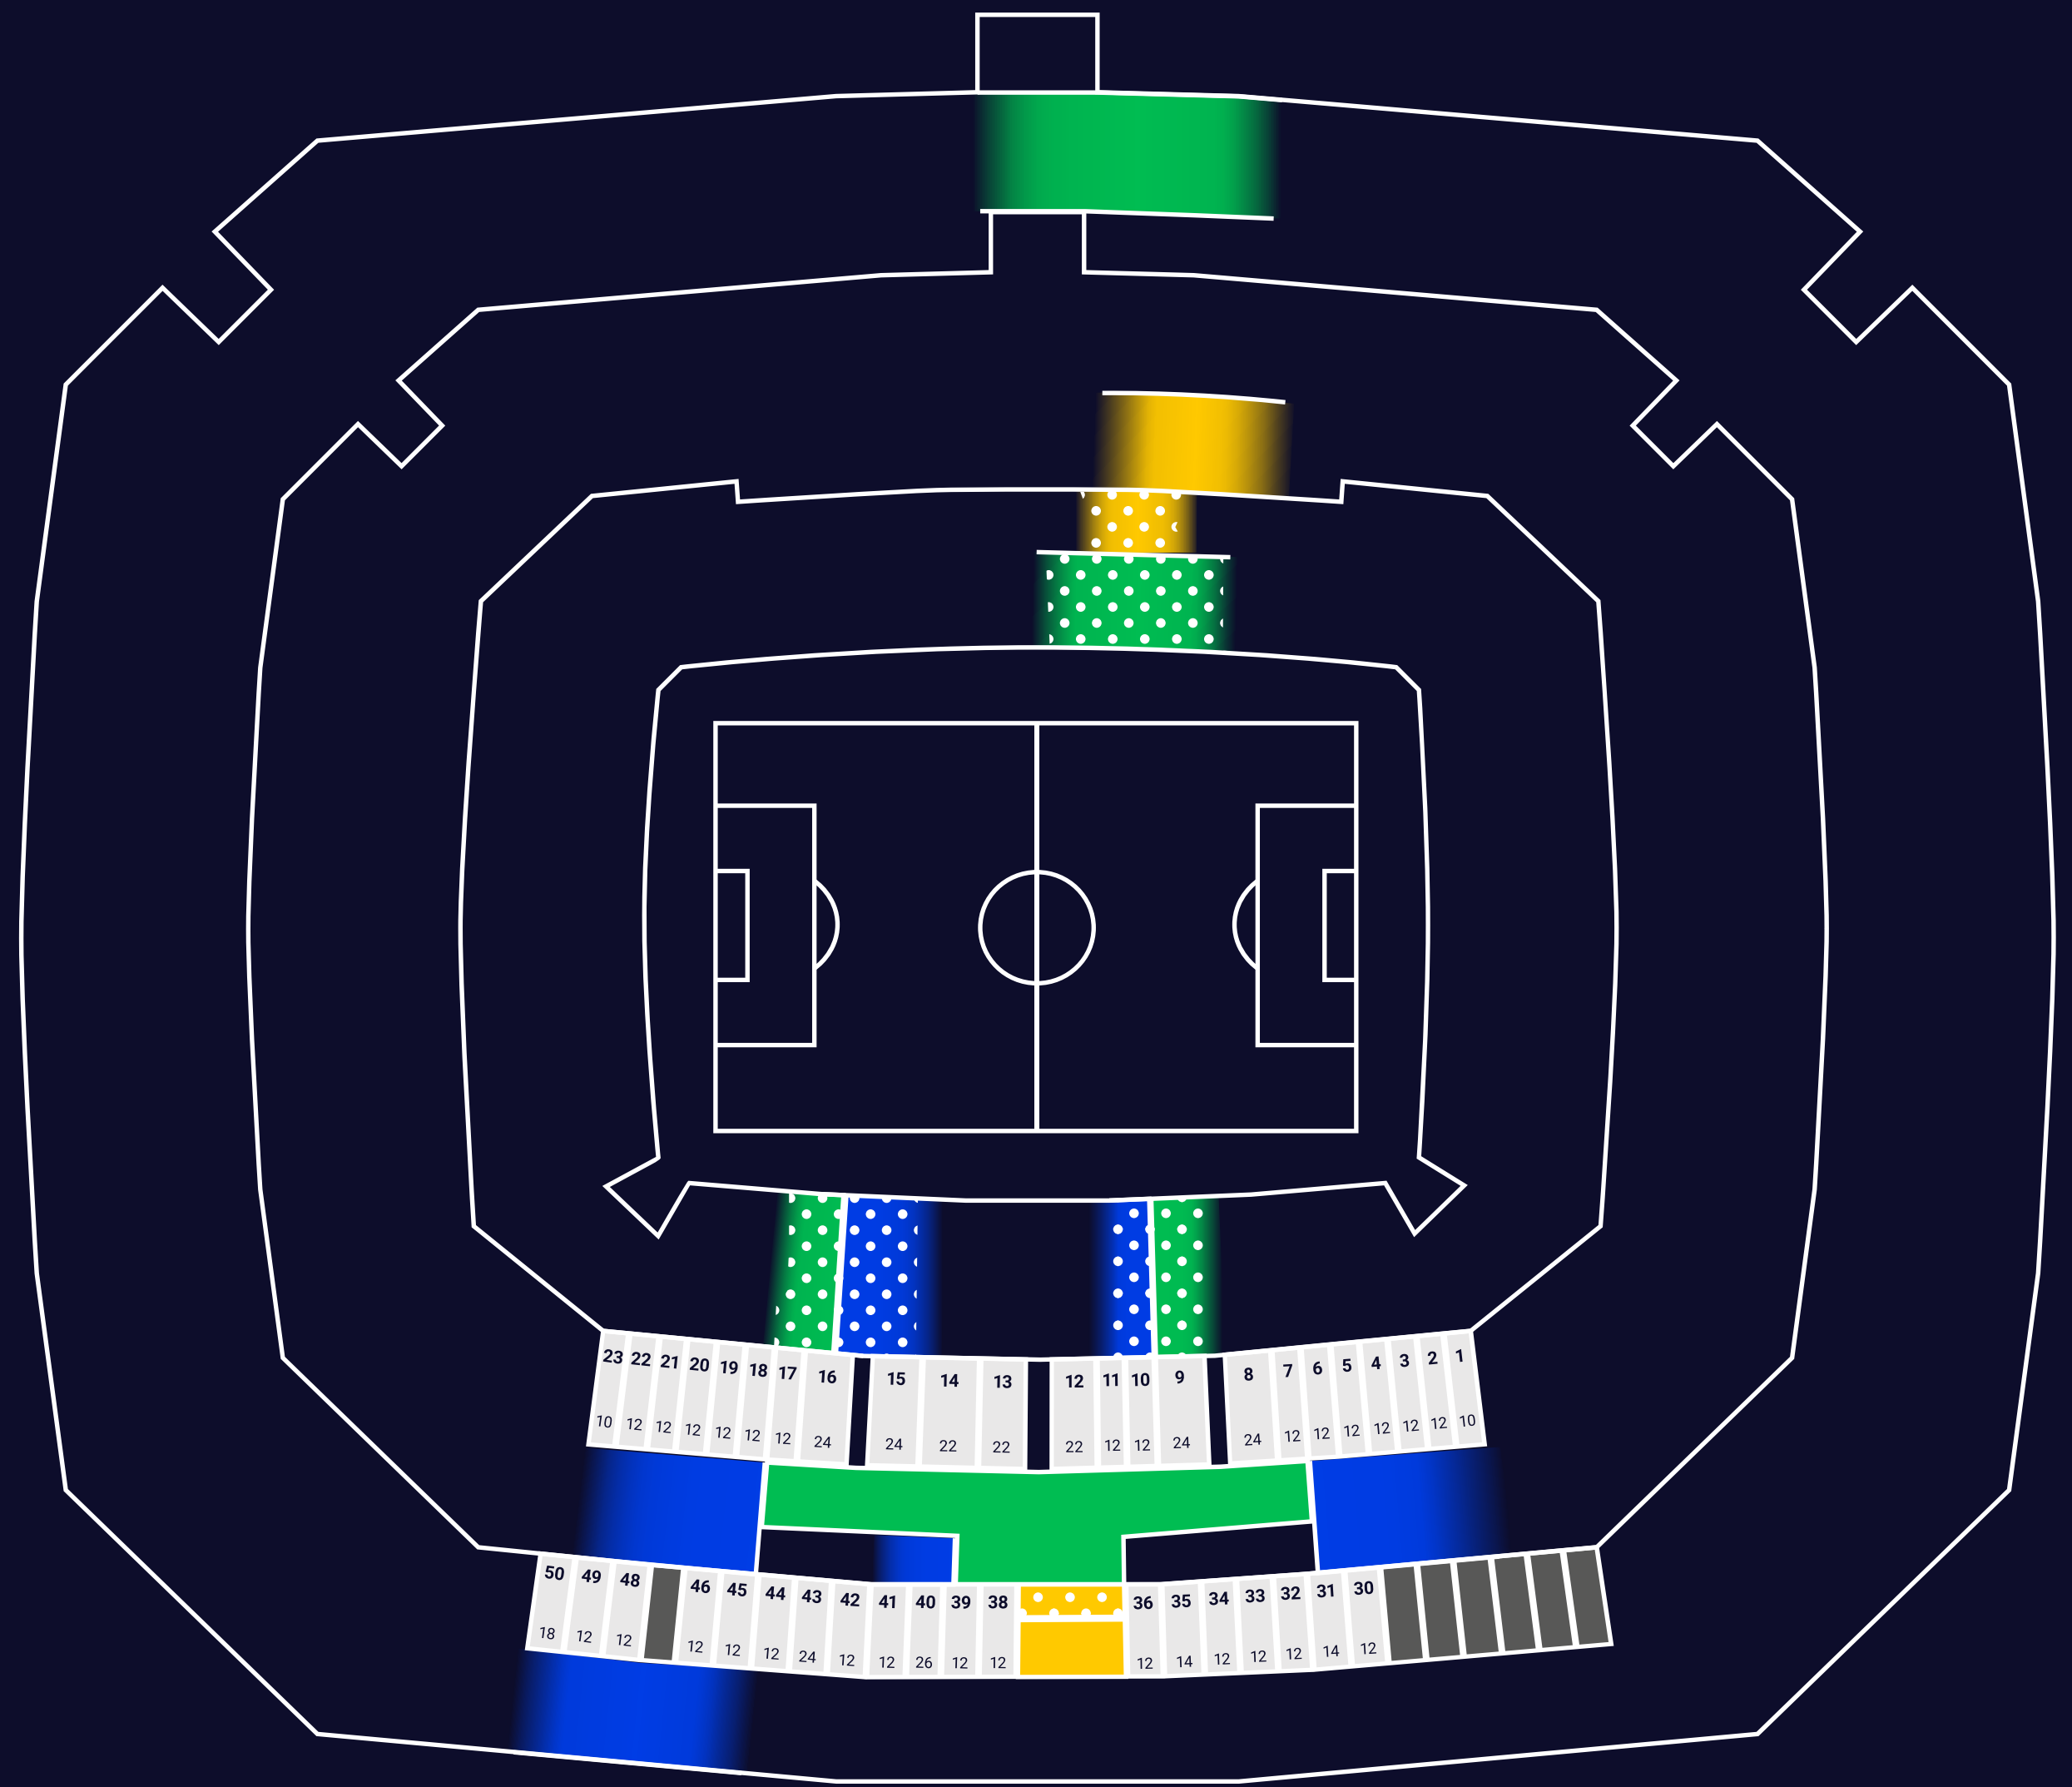

For the avoidance of doubt, stadium diagrams are approximate depictions, not actual, and are subject to change.
© 2024 Hospitality Experience