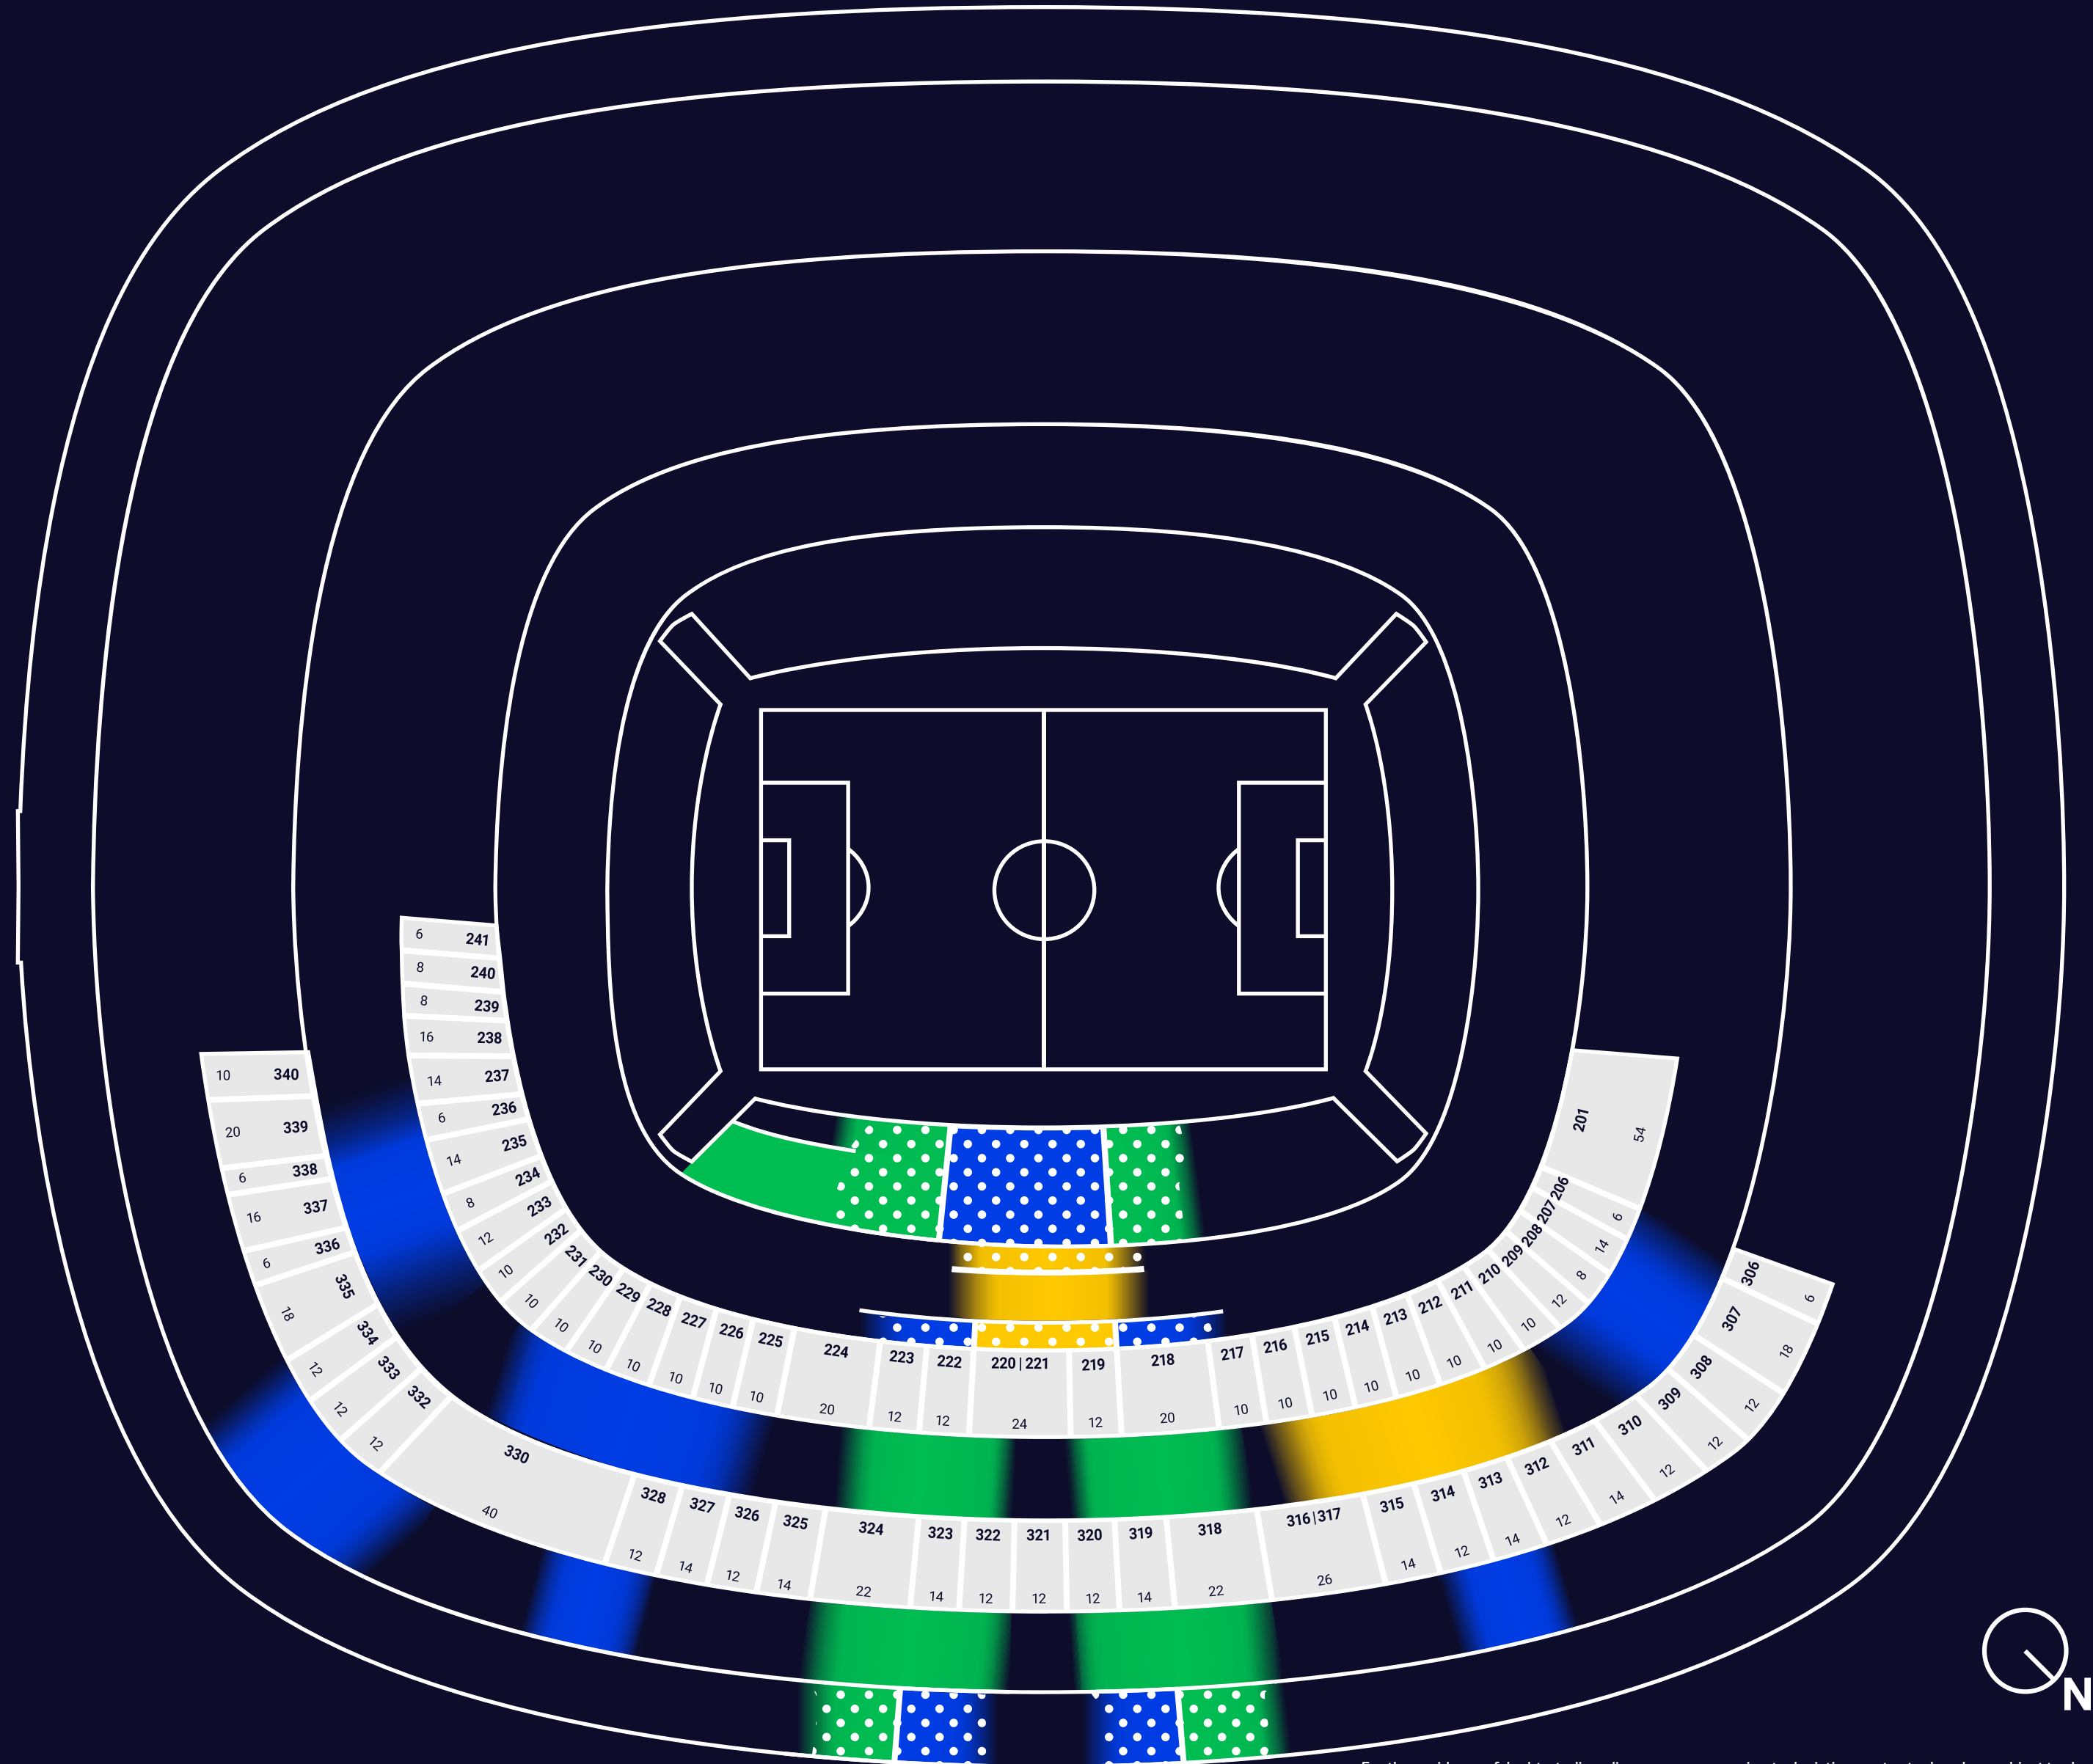

For the avoidance of doubt, stadium diagrams are approximate depictions, not actual, and are subject to change.
© 2024 Hospitality Experience