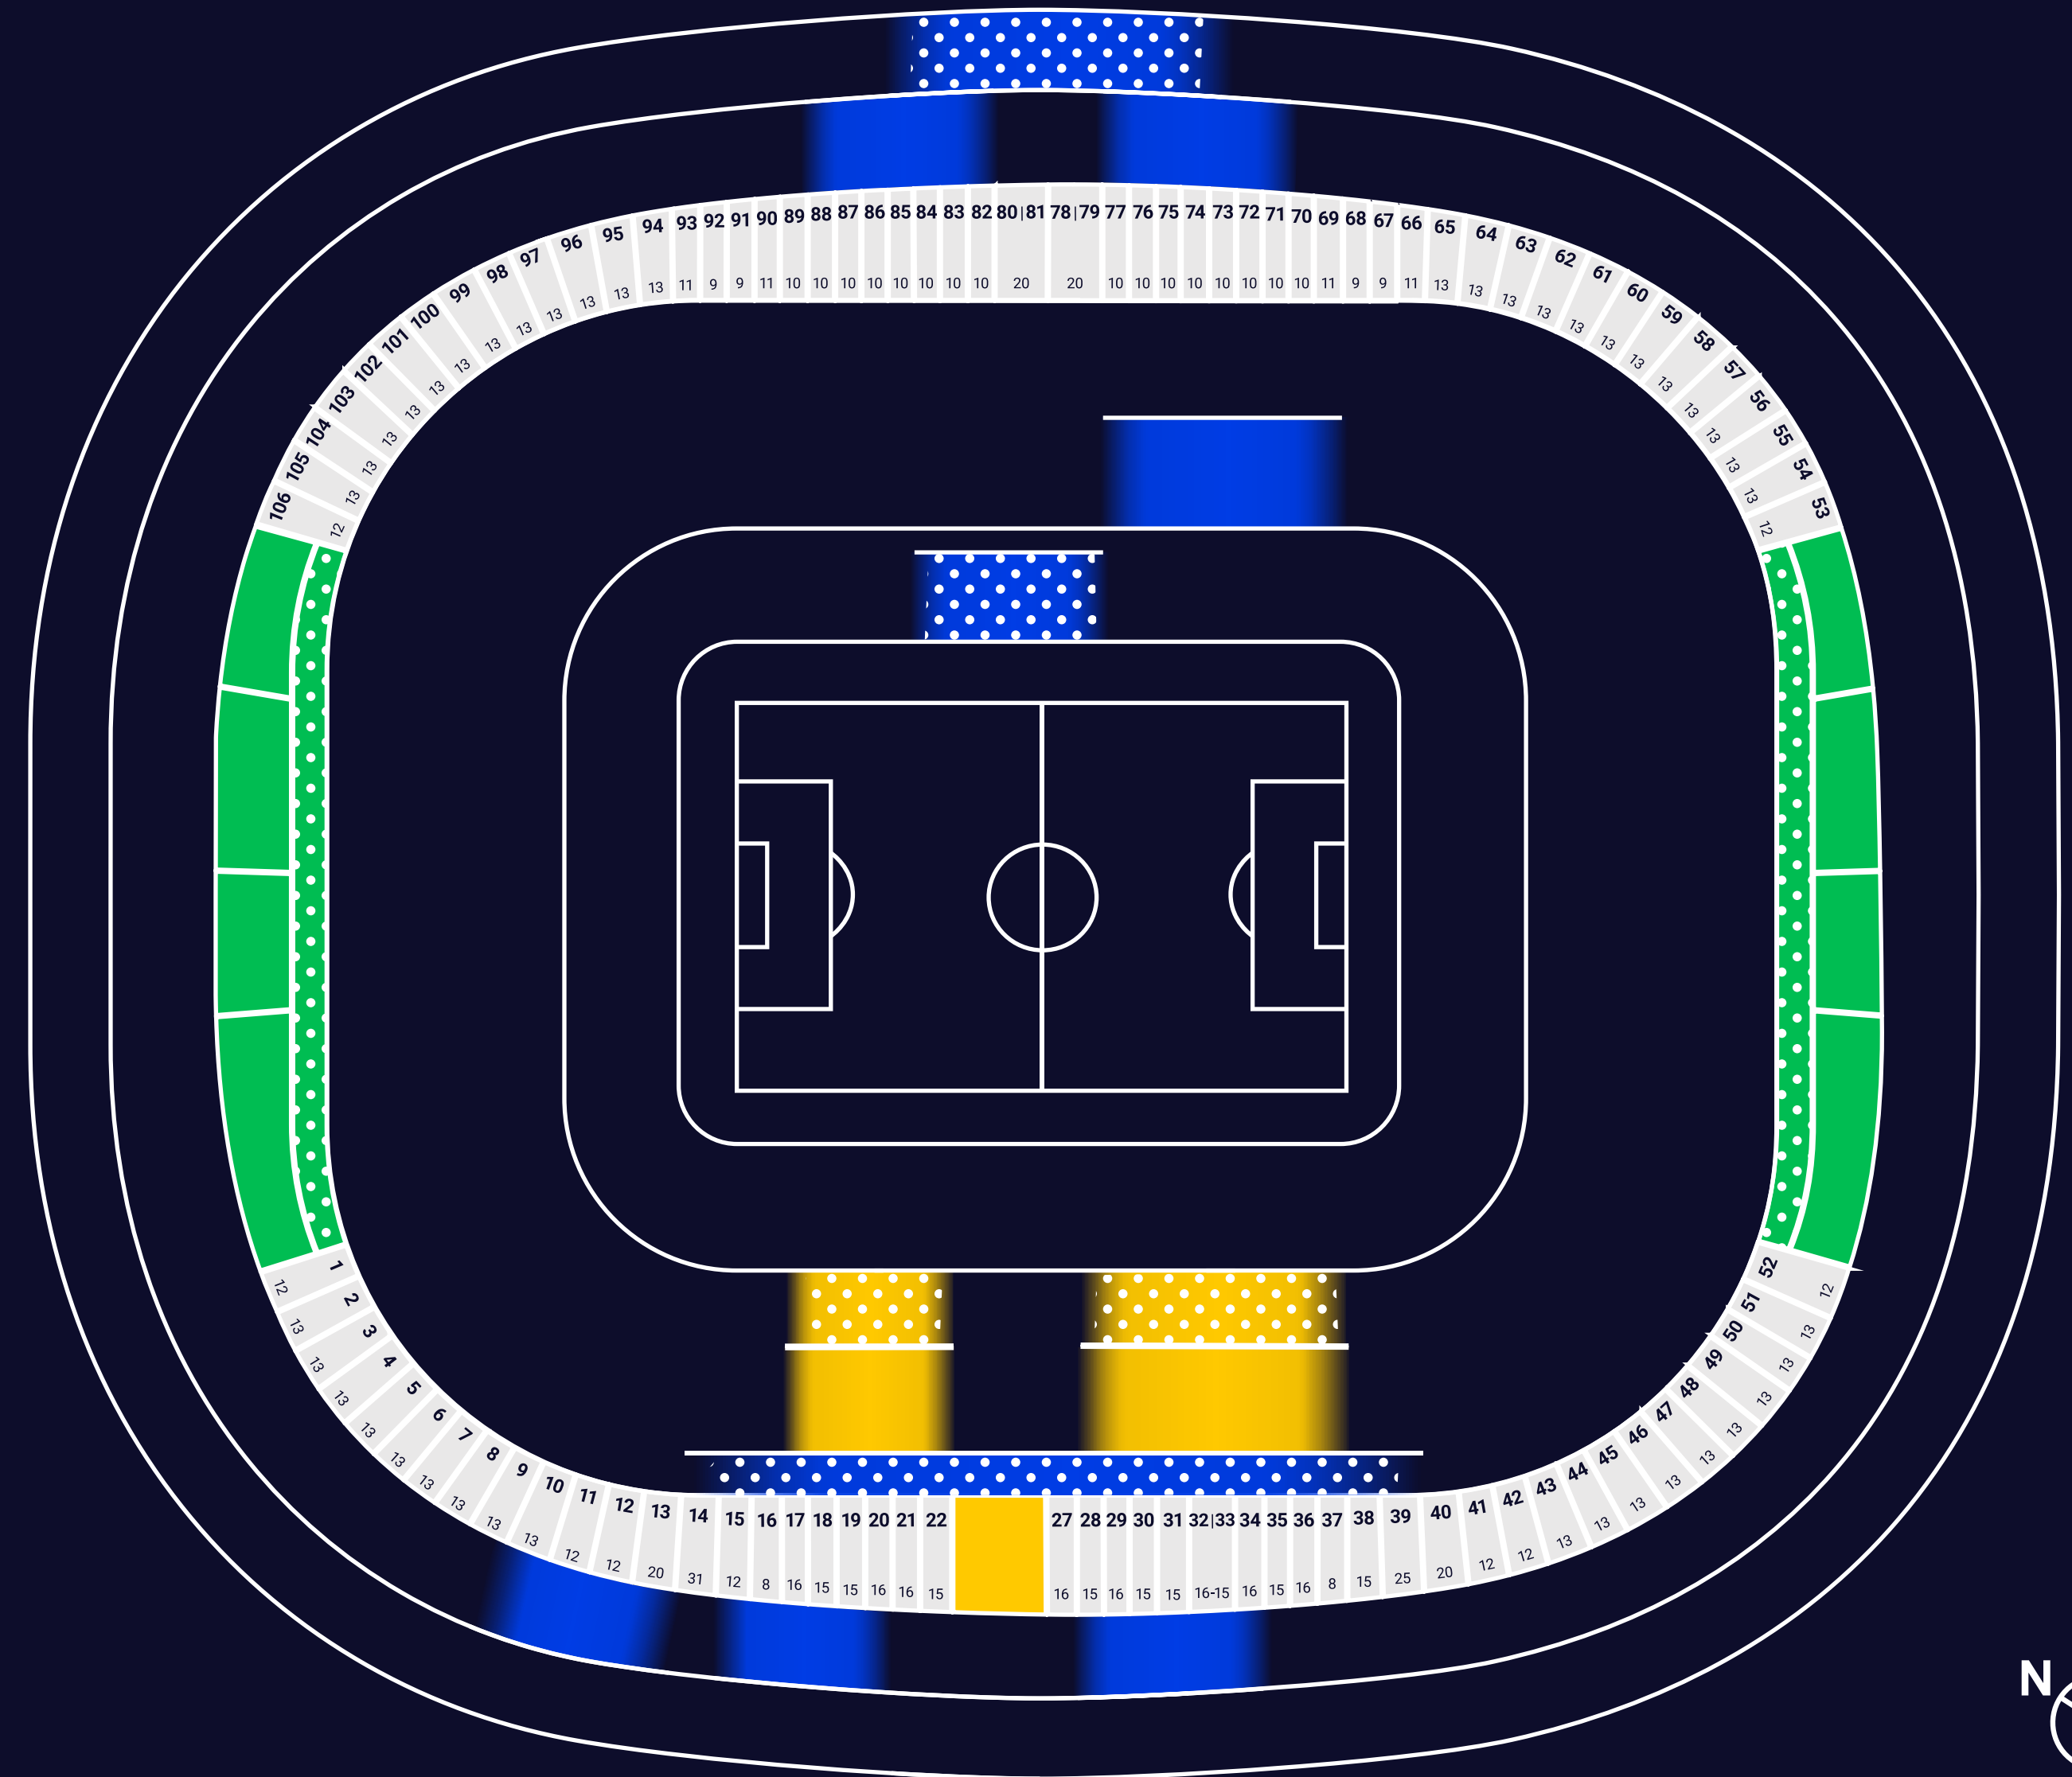

MUNICH

For the avoidance of doubt, stadium diagrams are approximate depictions, not actual, and are subject to change.
© 2024 Hospitality Experience