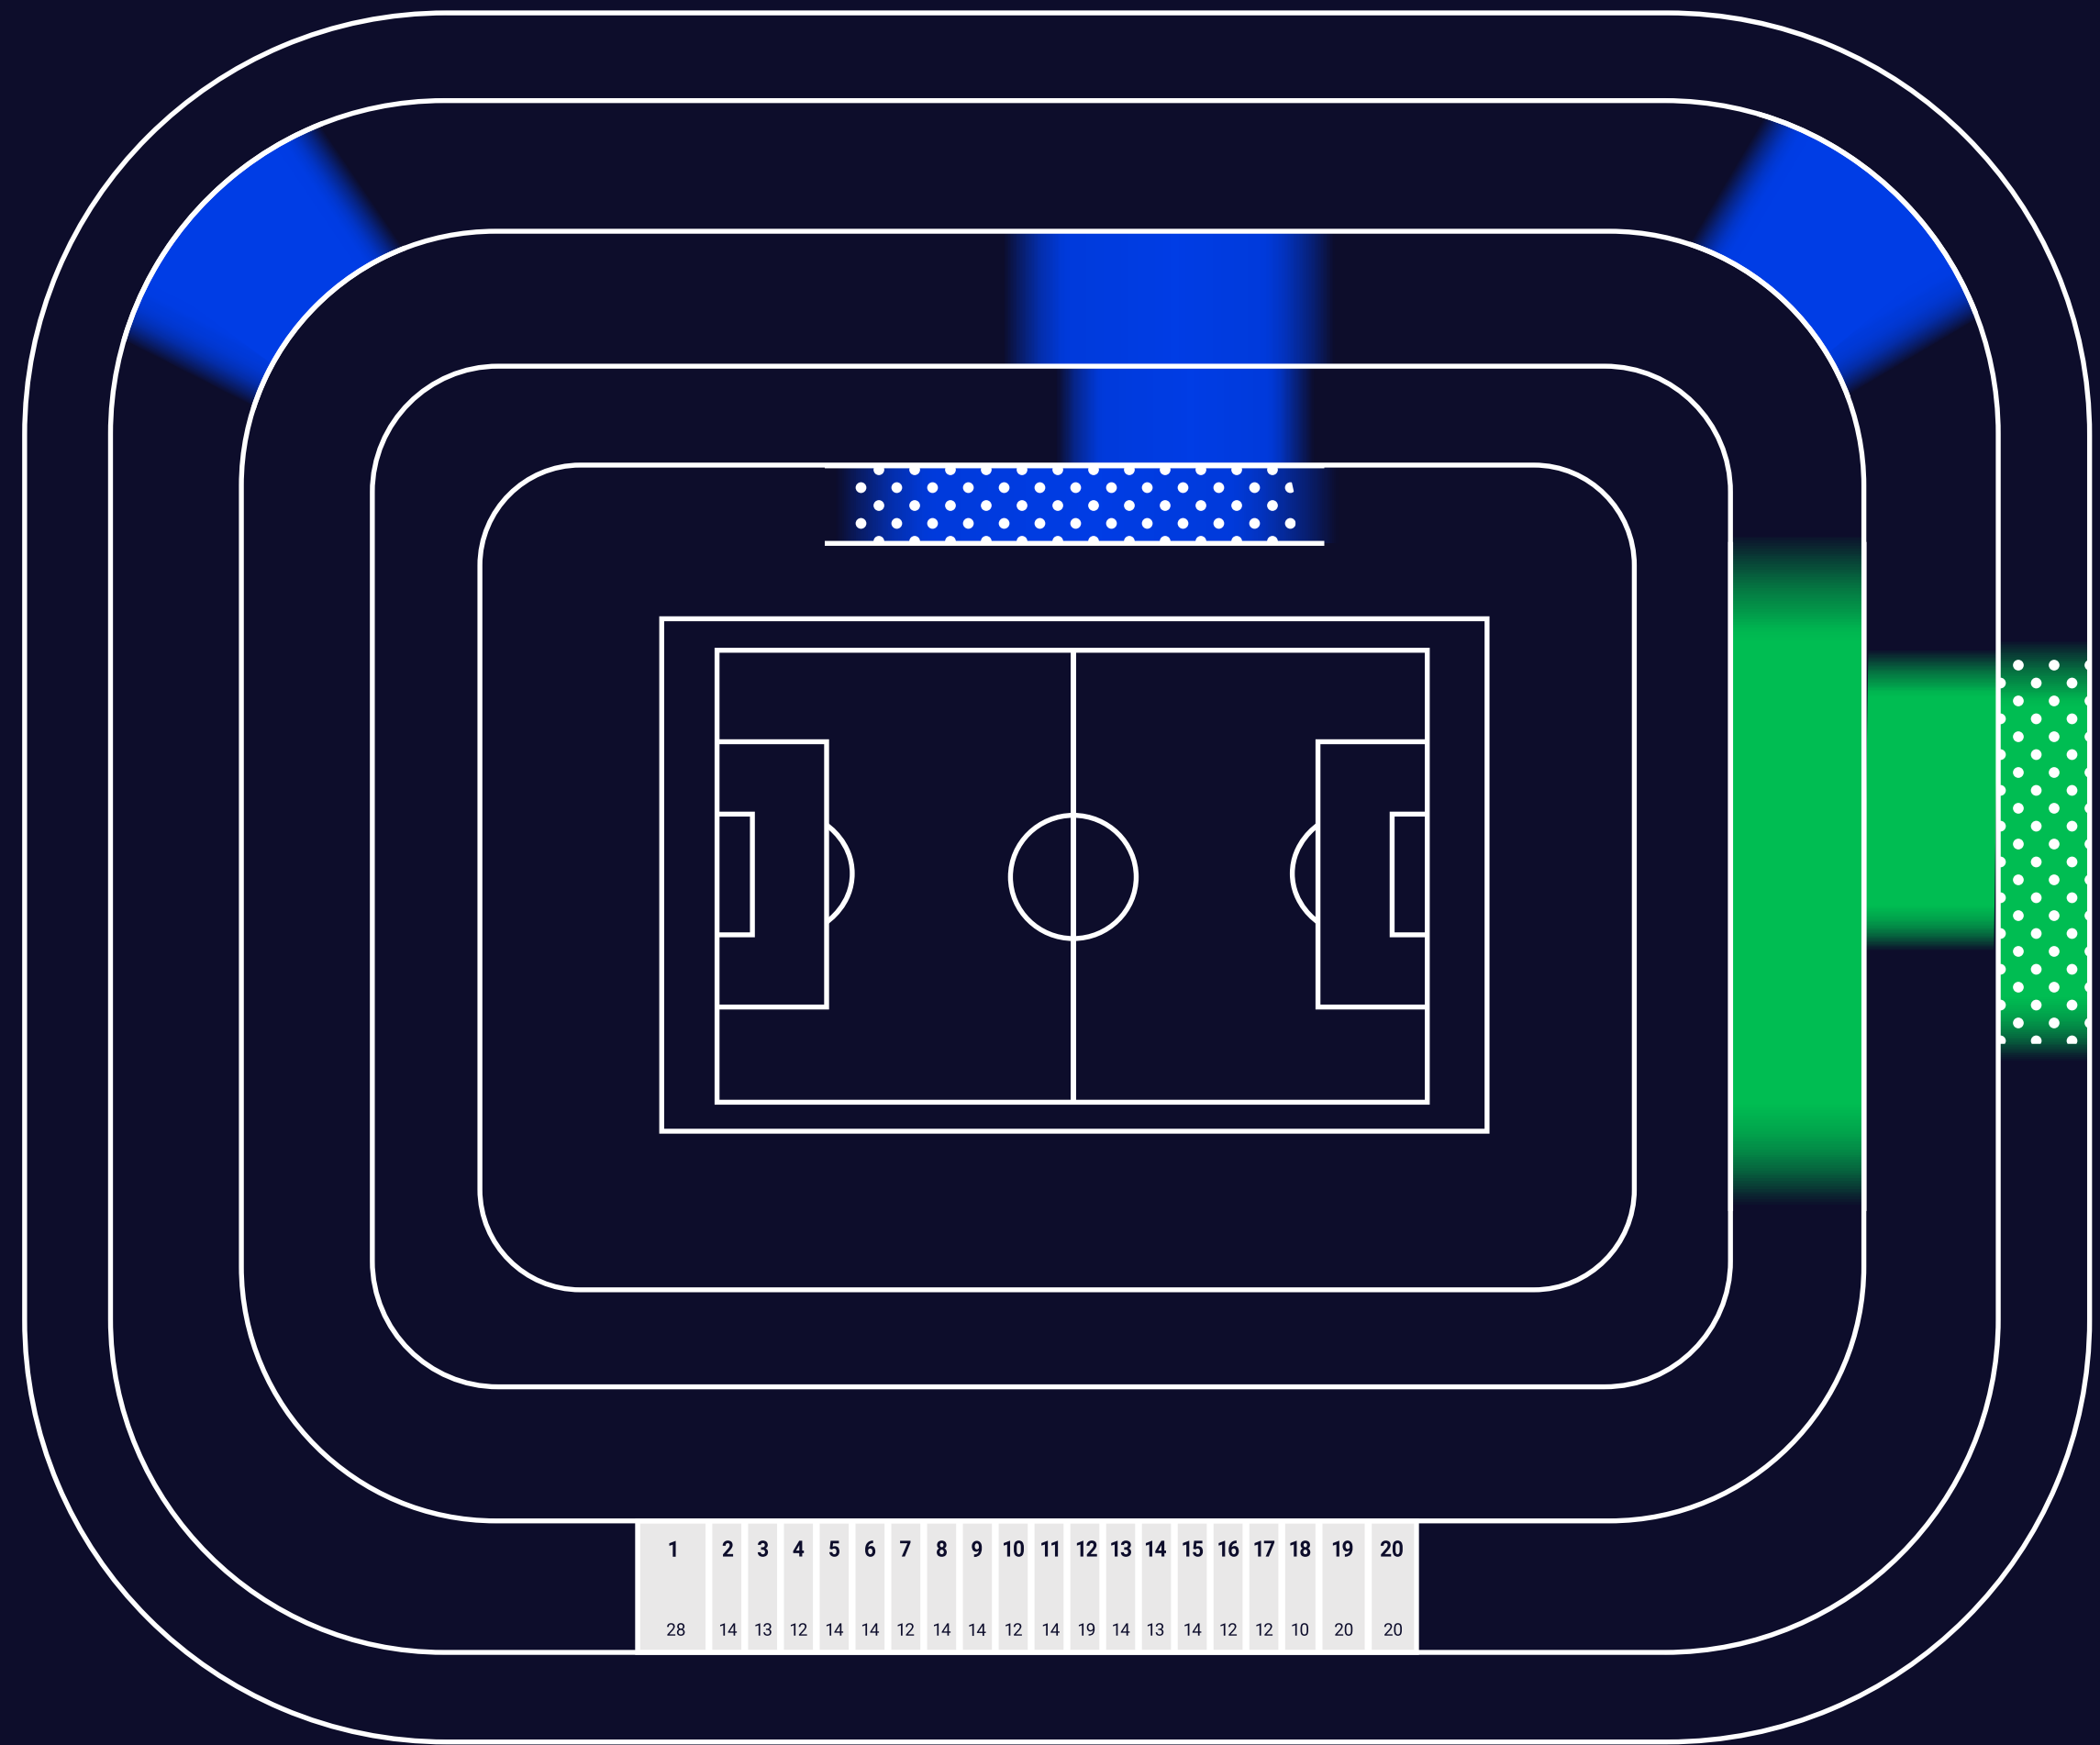

1	2	3	4	5	6	7	8	9	10	11	12	13	14	15	16	17	18	19	20
28	14	13	12	14	14	12	14	14	12	14	19	14	13	14	12	12	10	20	20

For the avoidance of doubt, stadium diagrams are approximate depictions, not actual, and are subject to change.
© 2024 Hospitality Experience