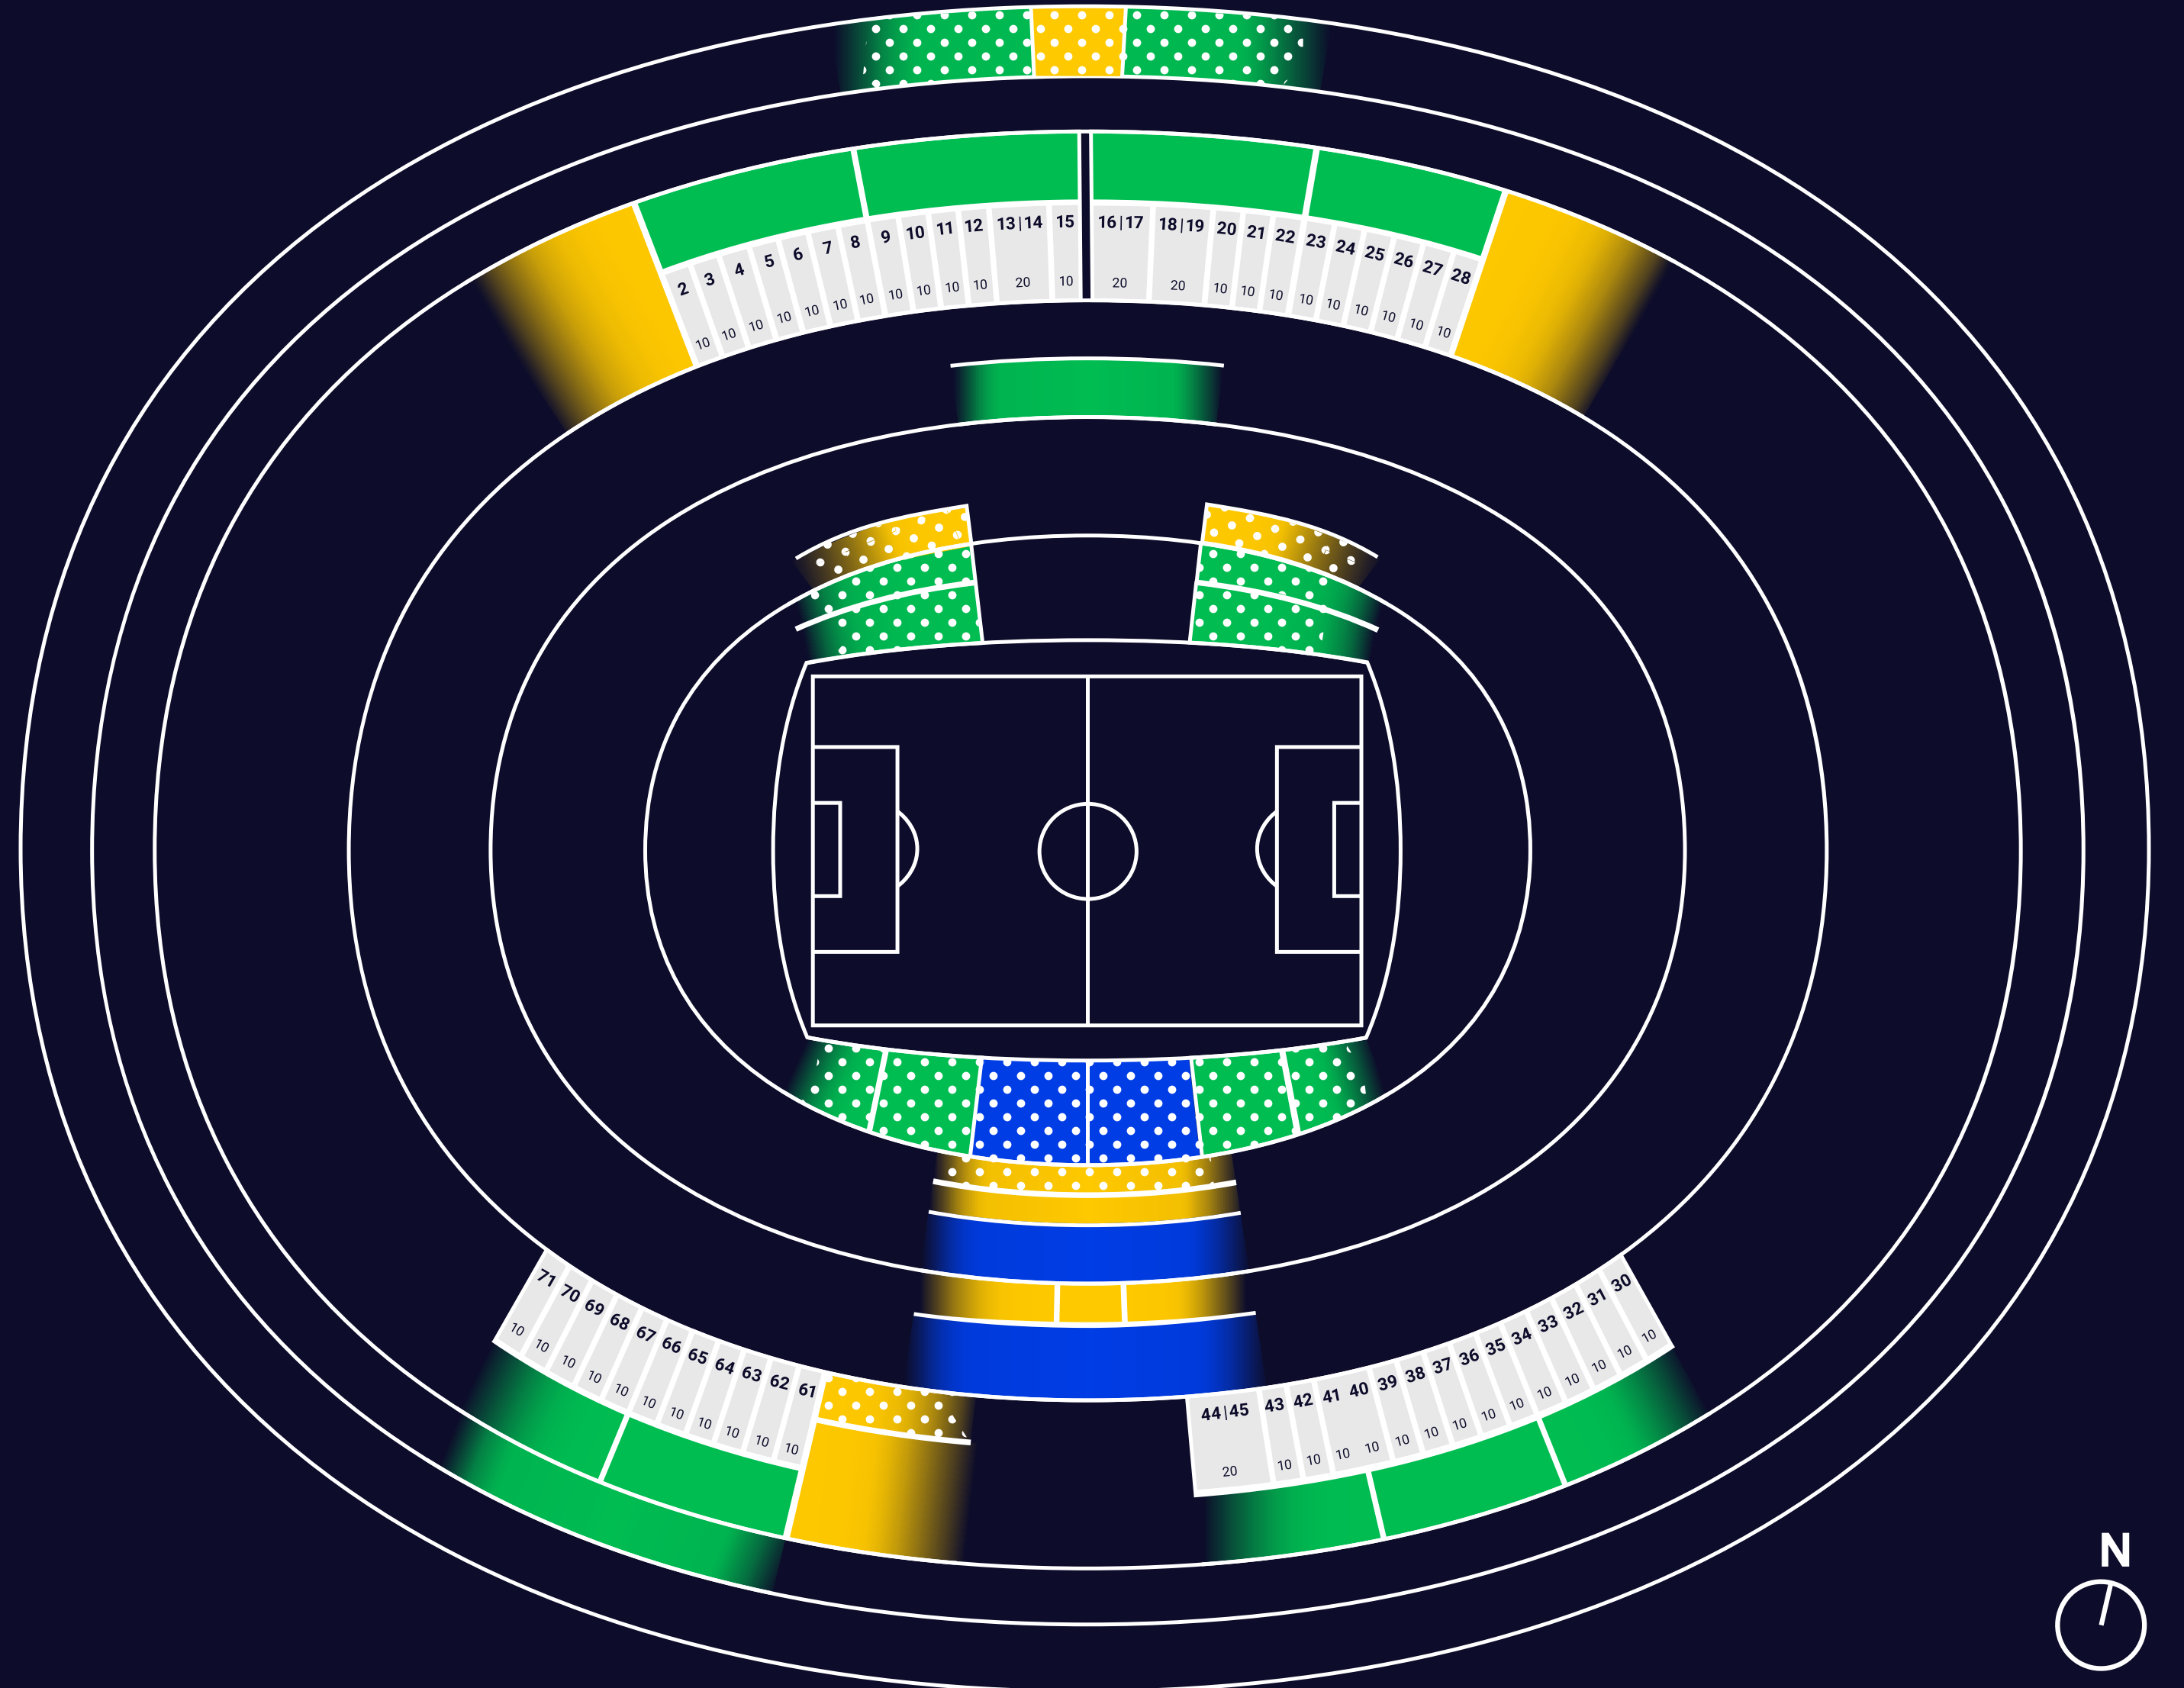

For the avoidance of doubt, stadium diagrams are approximate depictions, not actual, and are subject to change.
© 2024 Hospitality Experience