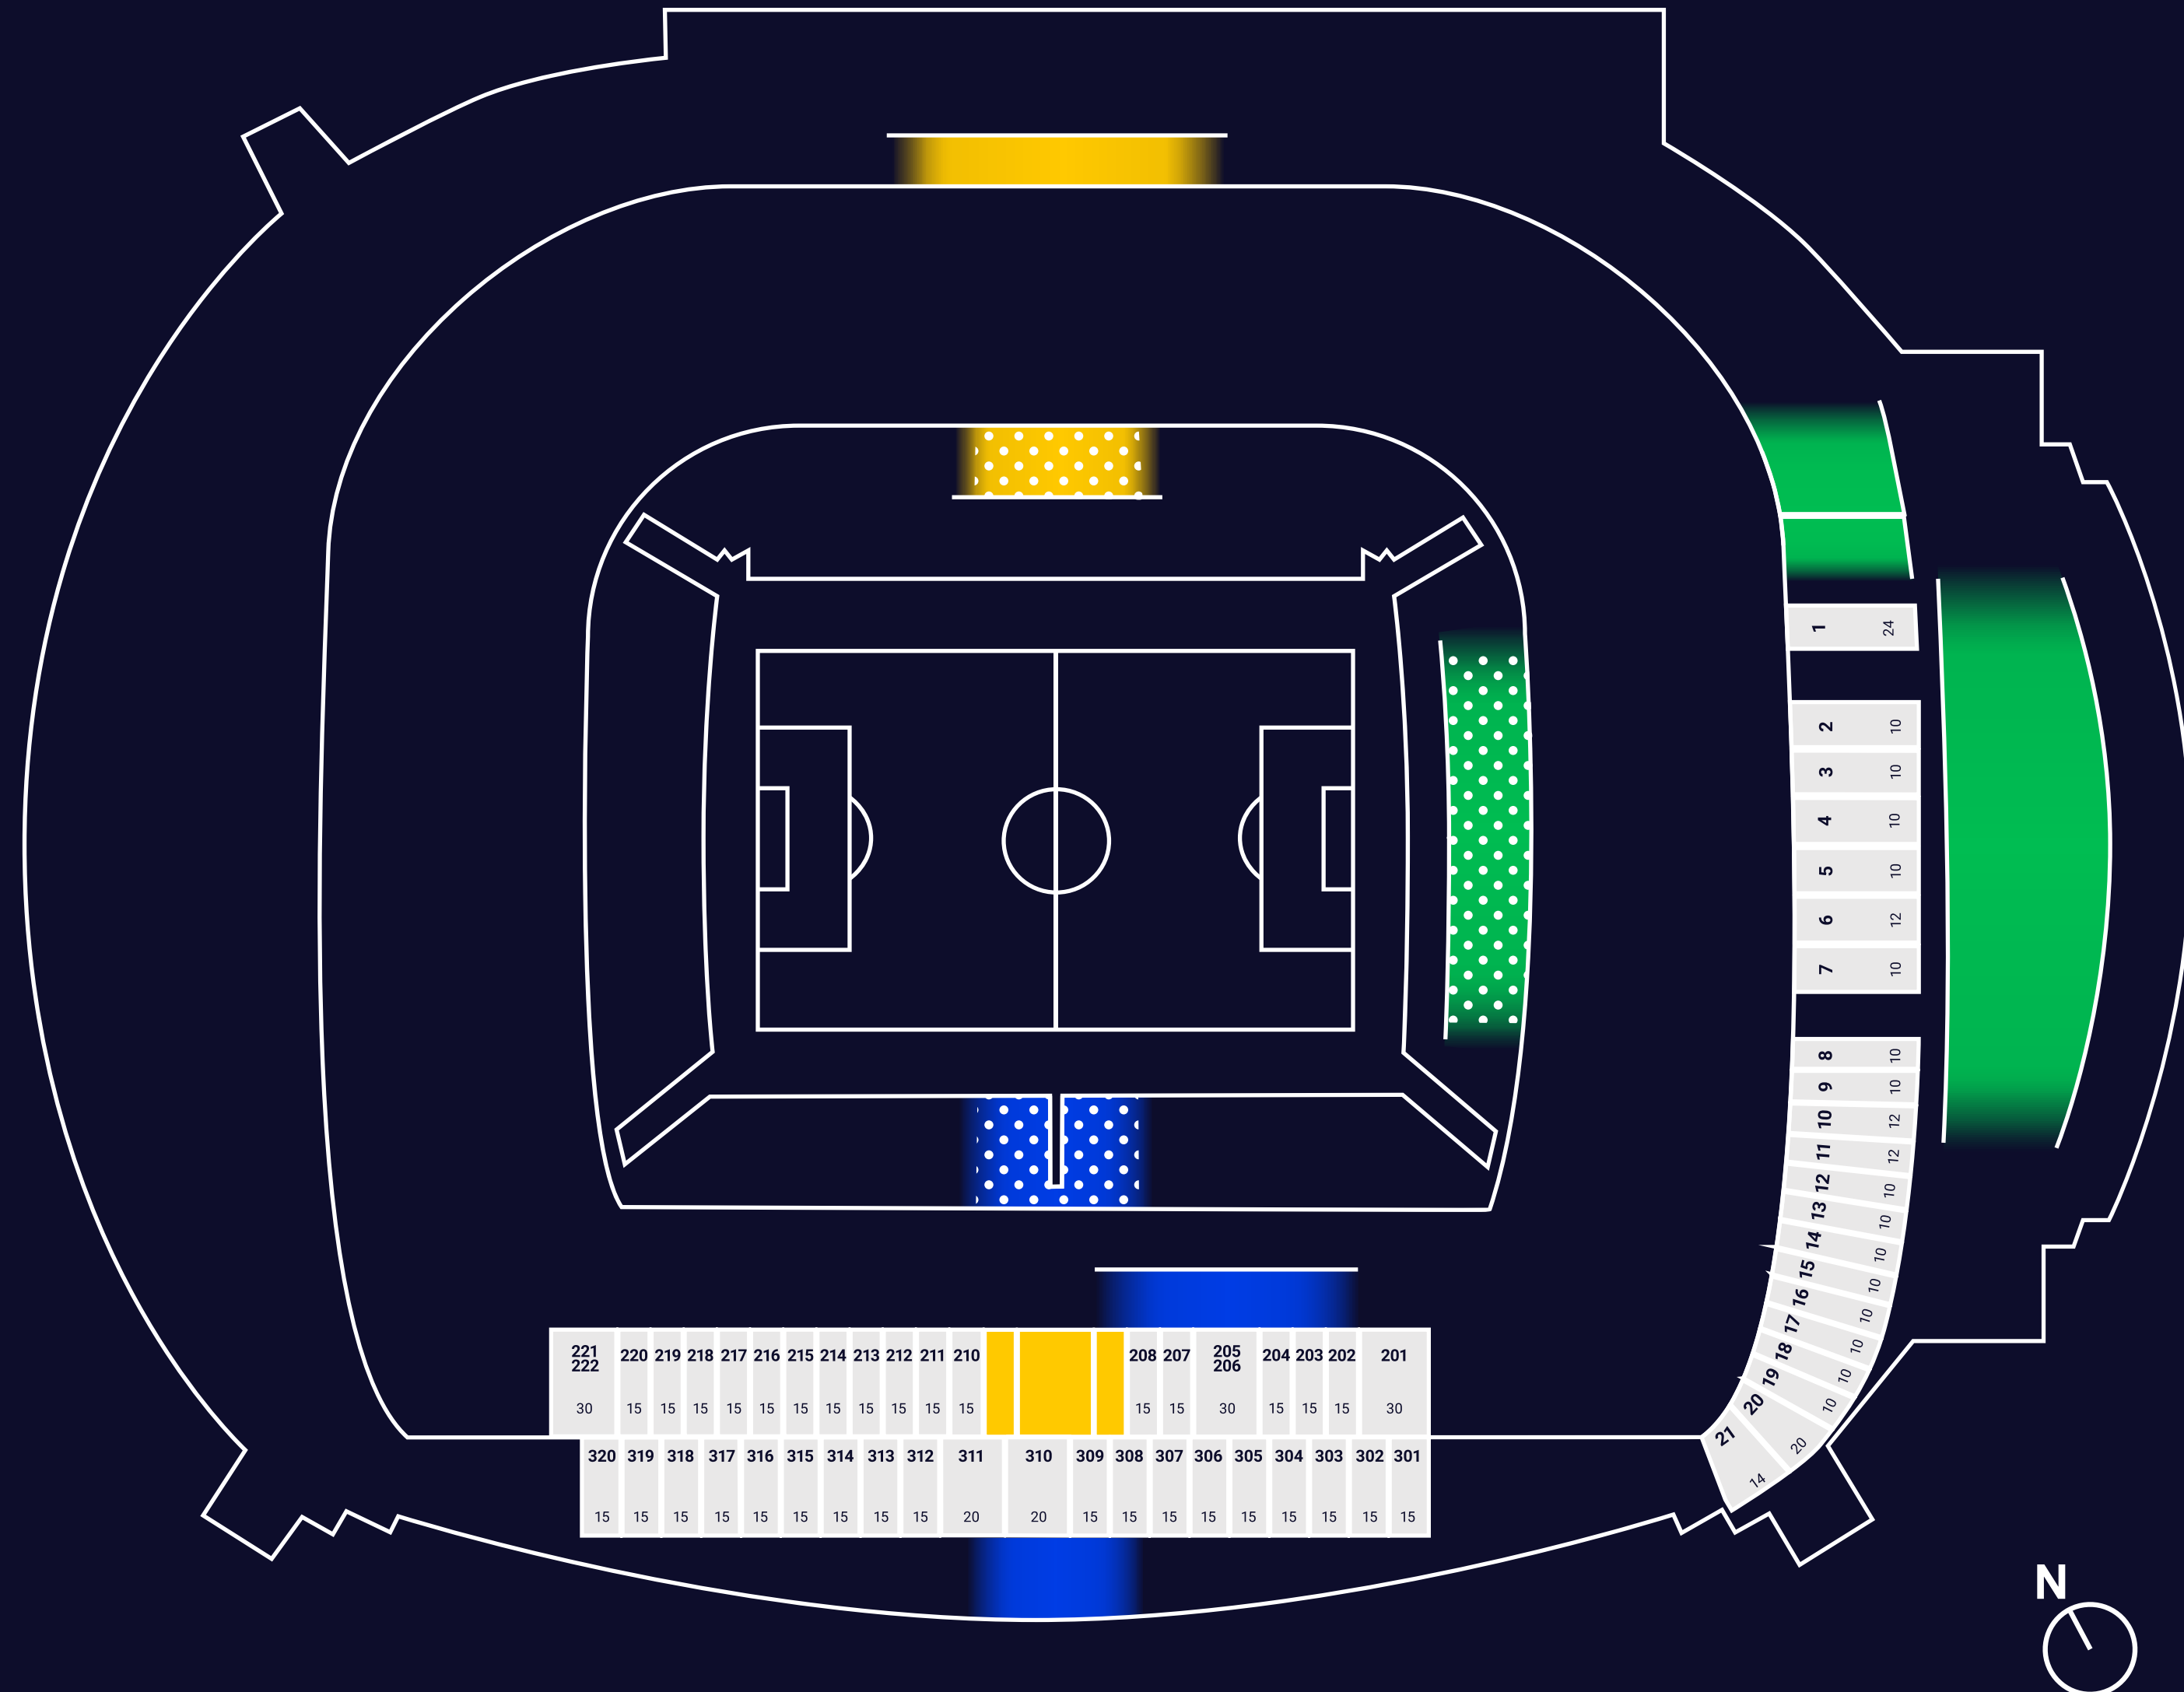

STUTTGART

For the avoidance of doubt, stadium diagrams are approximate depictions, not actual, and are subject to change.
© 2024 Hospitality Experience