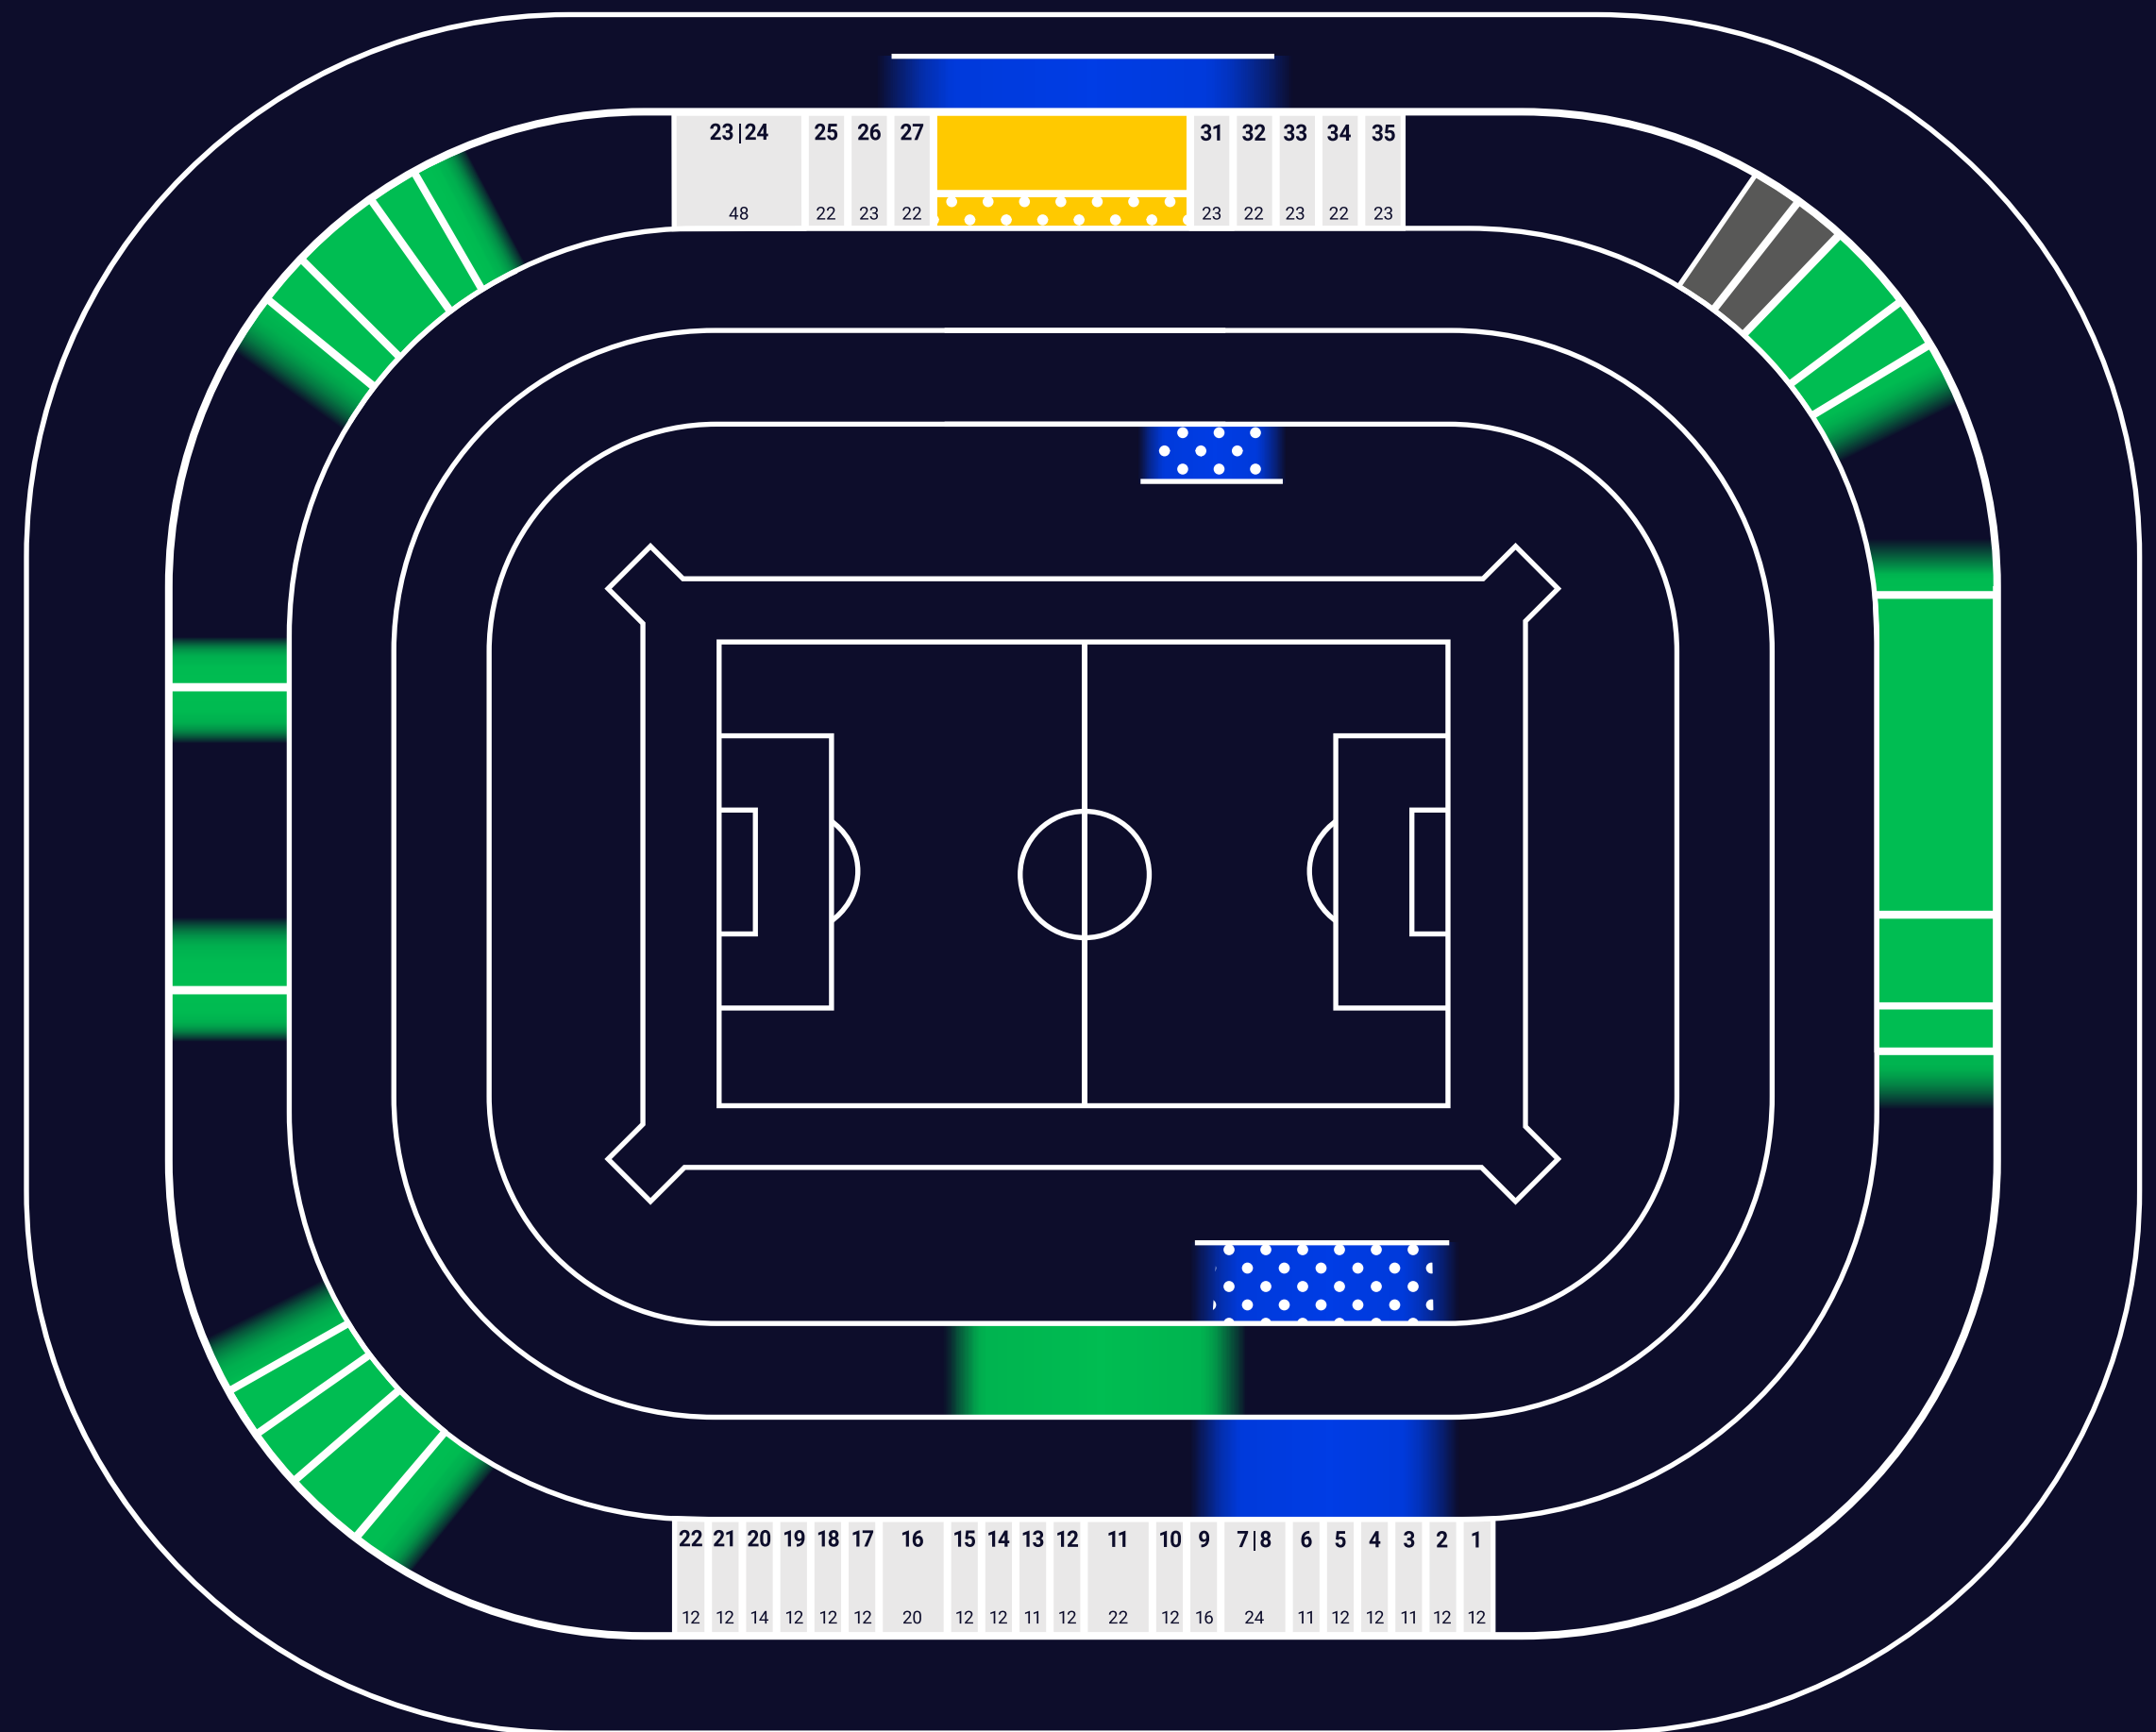

For the avoidance of doubt, stadium diagrams are approximate depictions, not actual, and are subject to change.
© 2024 Hospitality Experience