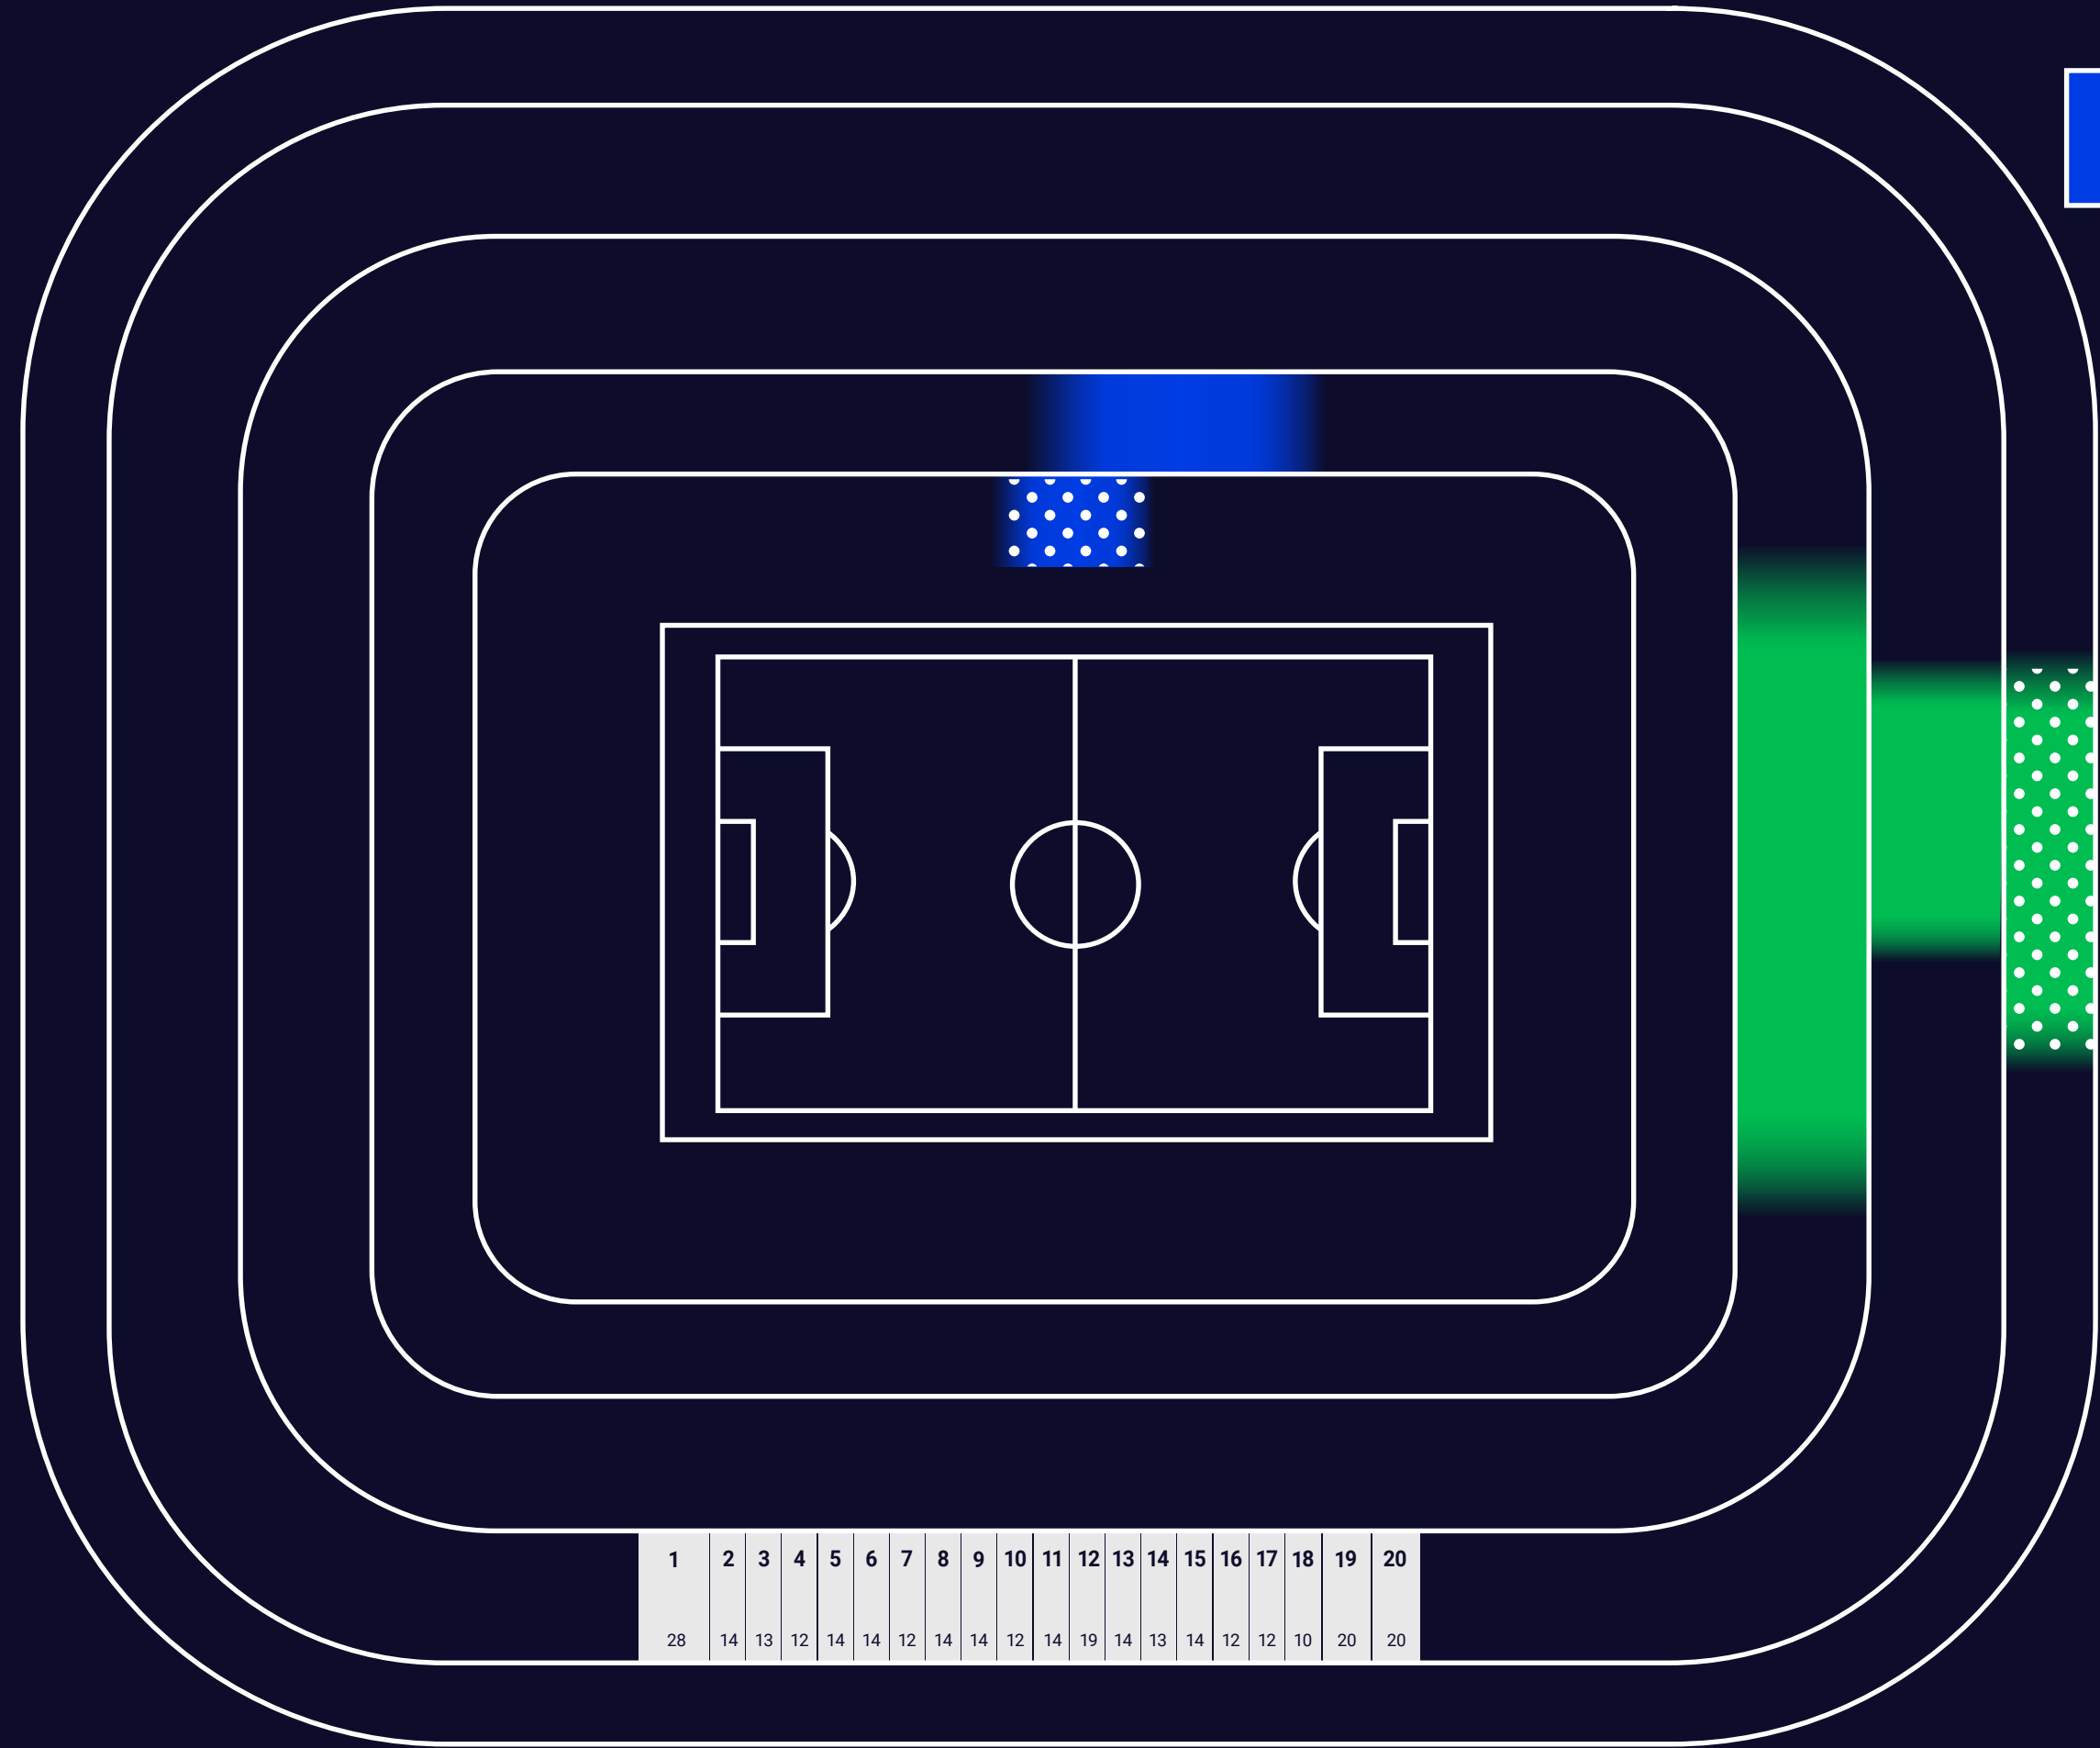

1	2	3	4	5	6	7	8	9	10	11	12	13	14	15	16	17	18	19	20
28	14	13	12	14	14	12	14	14	12	14	19	14	13	14	12	12	10	20	20

For the avoidance of doubt, stadium diagrams are approximate depictions, not actual, and are subject to change.
© 2024 Hospitality Experience

DORTMUND SEMI-FINAL

UEFA EURO2024™