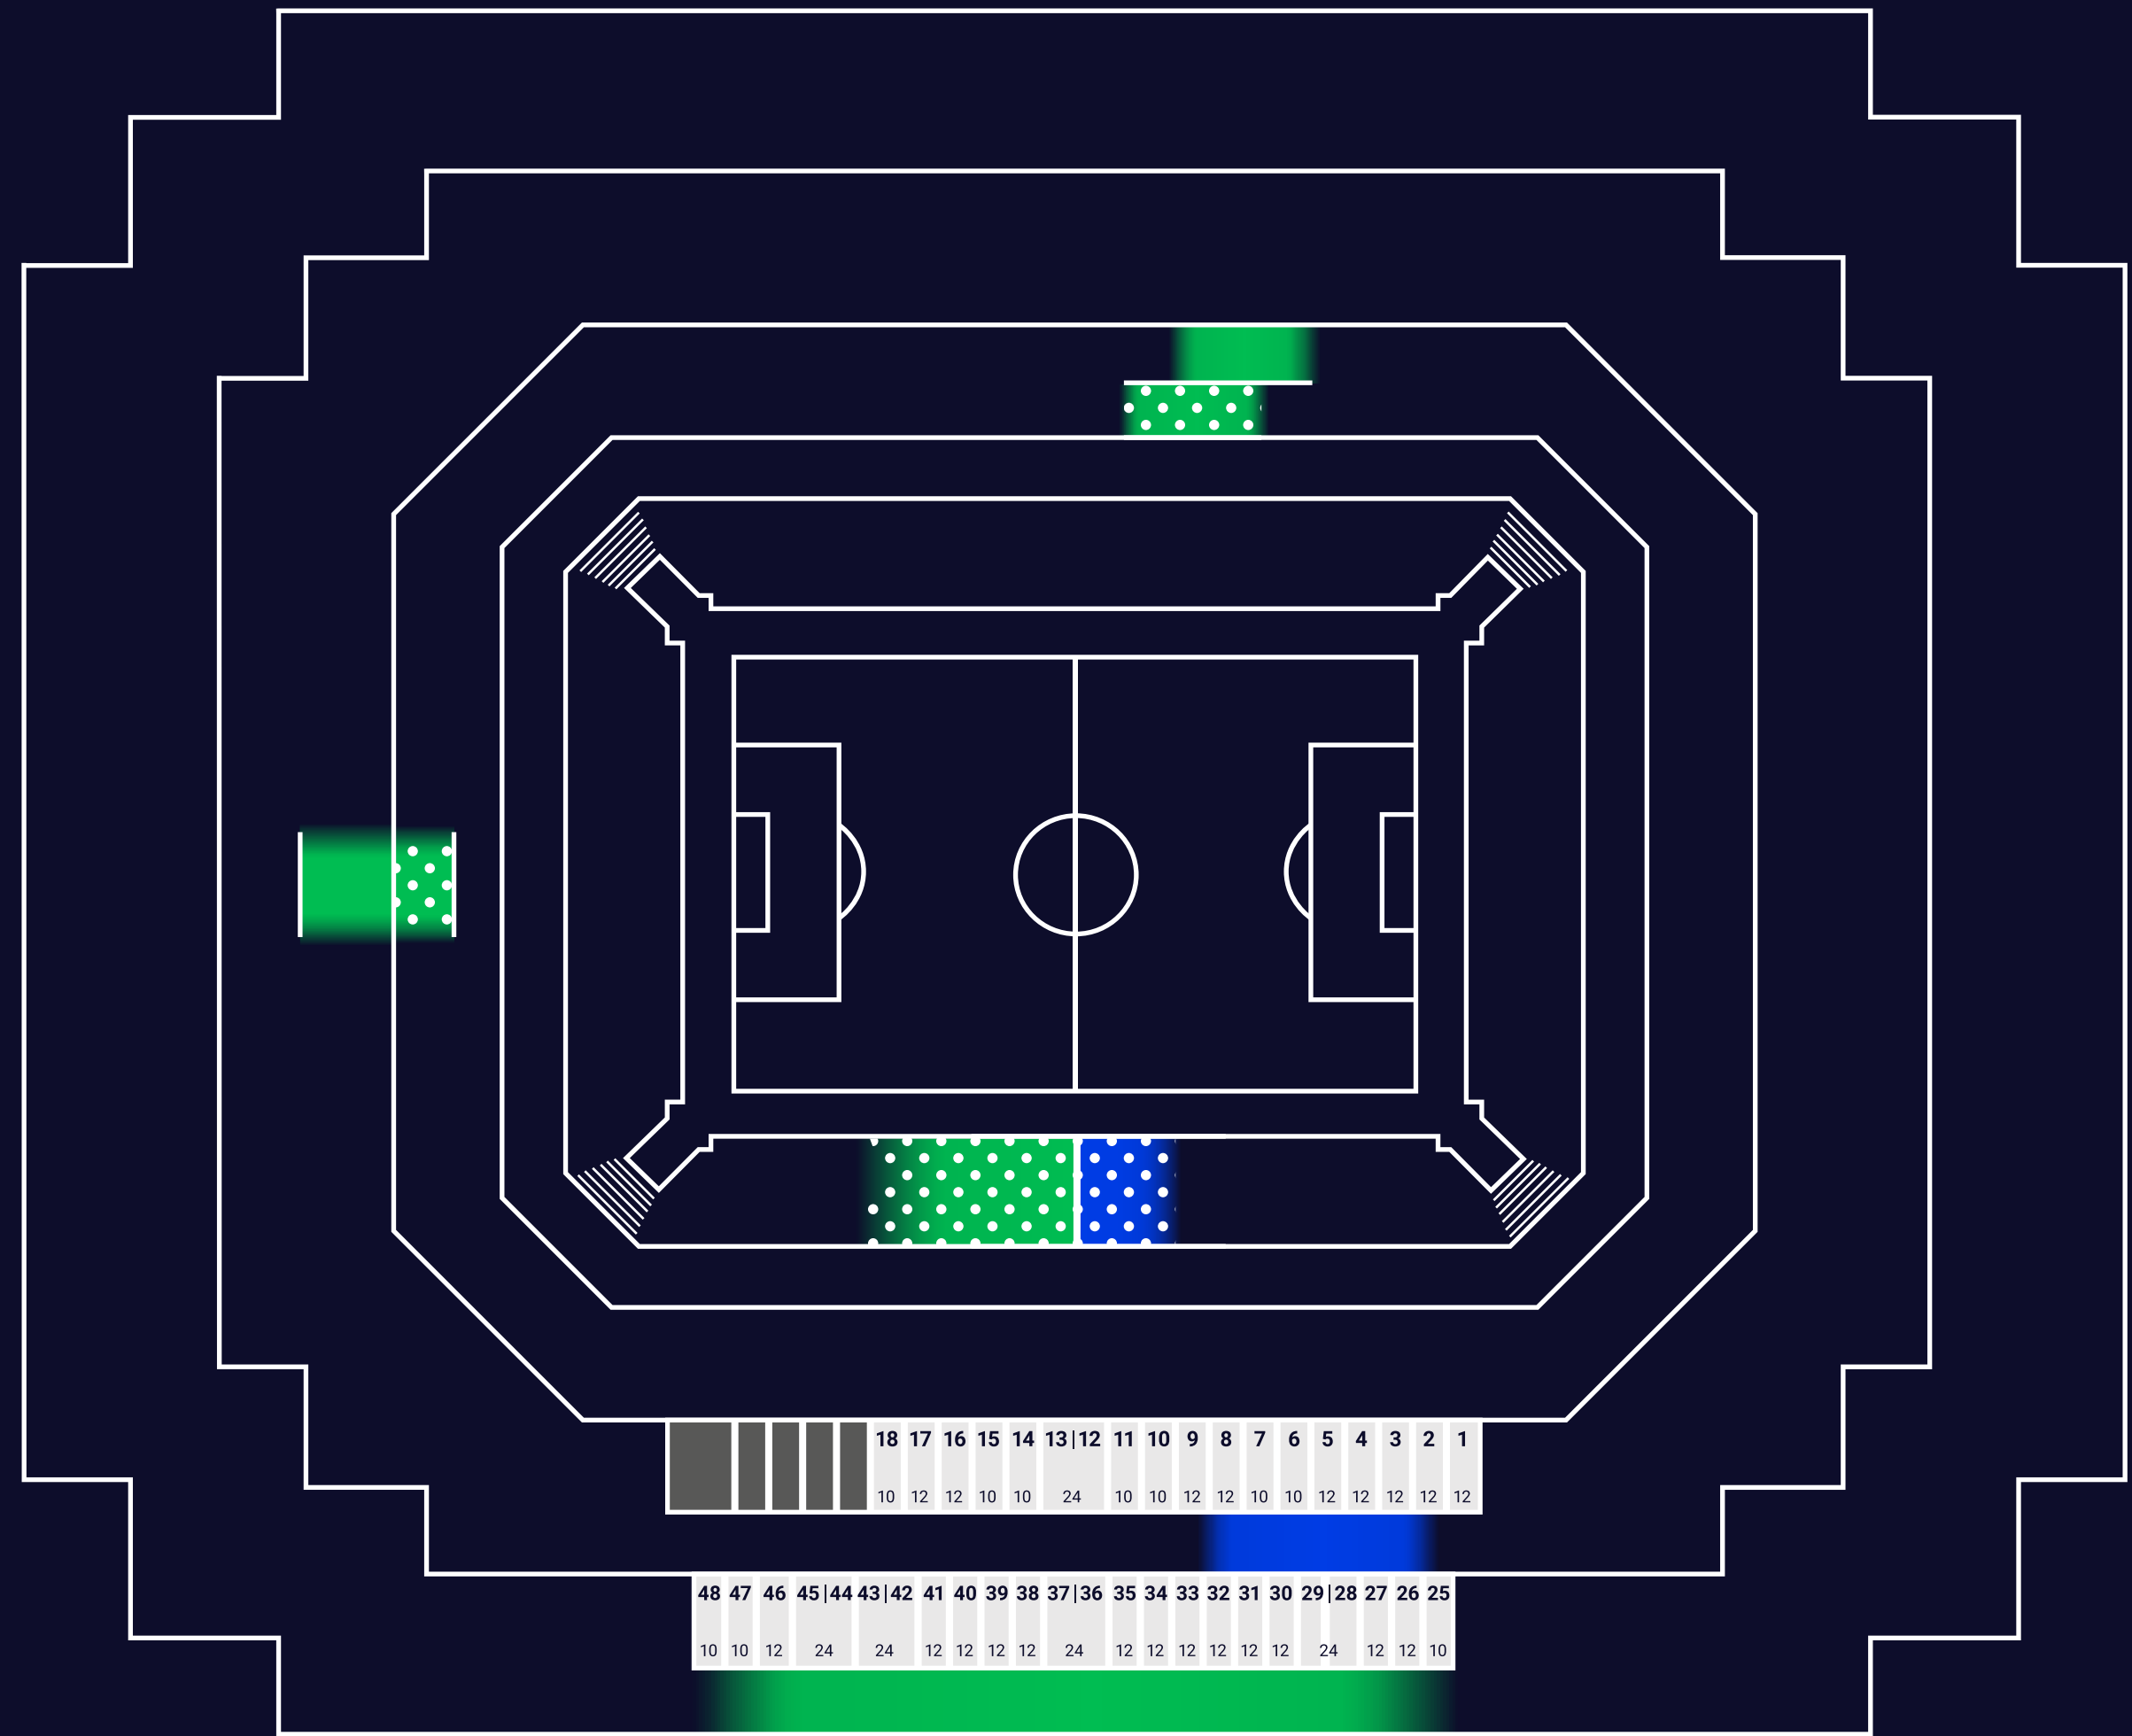

For the avoidance of doubt, stadium diagrams are approximate depictions, not actual, and are subject to change.
© 2024 Hospitality Experience