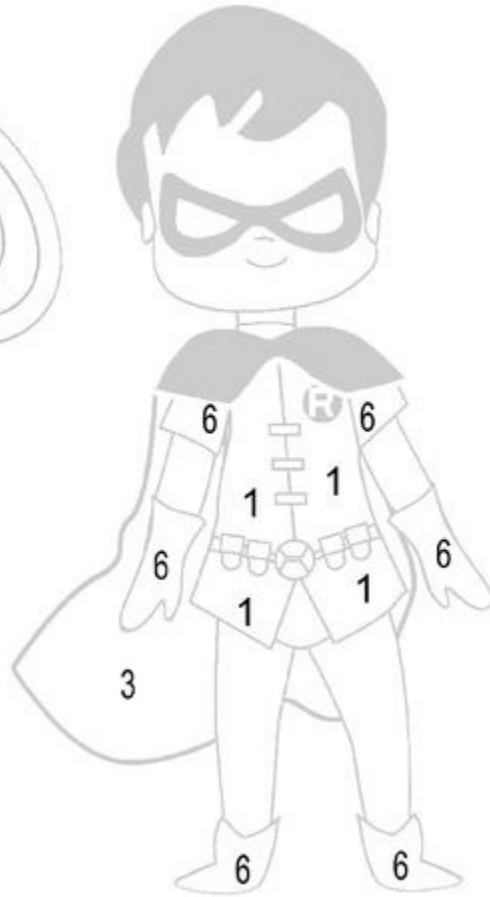

➤ LET'S PRACTICE COLOURS, NUMBERS, FEELINGS, ETC.!!!

**HE IS HULK.**

**HE IS CAPTAIN AMERICA.**

**HE IS FLASH.**

**HE IS BATMAN.**

**HE IS GREEN LANTERN.**

HE IS SPIDERMAN / CAPTAIN AMERICA.

HE IS ROBIN / SUPERMAN.

1: RED

2: ORANGE

3: YELLOW

4: PINK

5: BLUE

6: GREEN

7: PURPLE

8: BROWN

BLACK AND RED

BLACK AND YELLOW

RED AND YELLOW

YELLOW, WHITE AND RED

• FIVE

• TWO

• ONE

• THREE

**BLUE**

MATER

GUIDO

SALLY