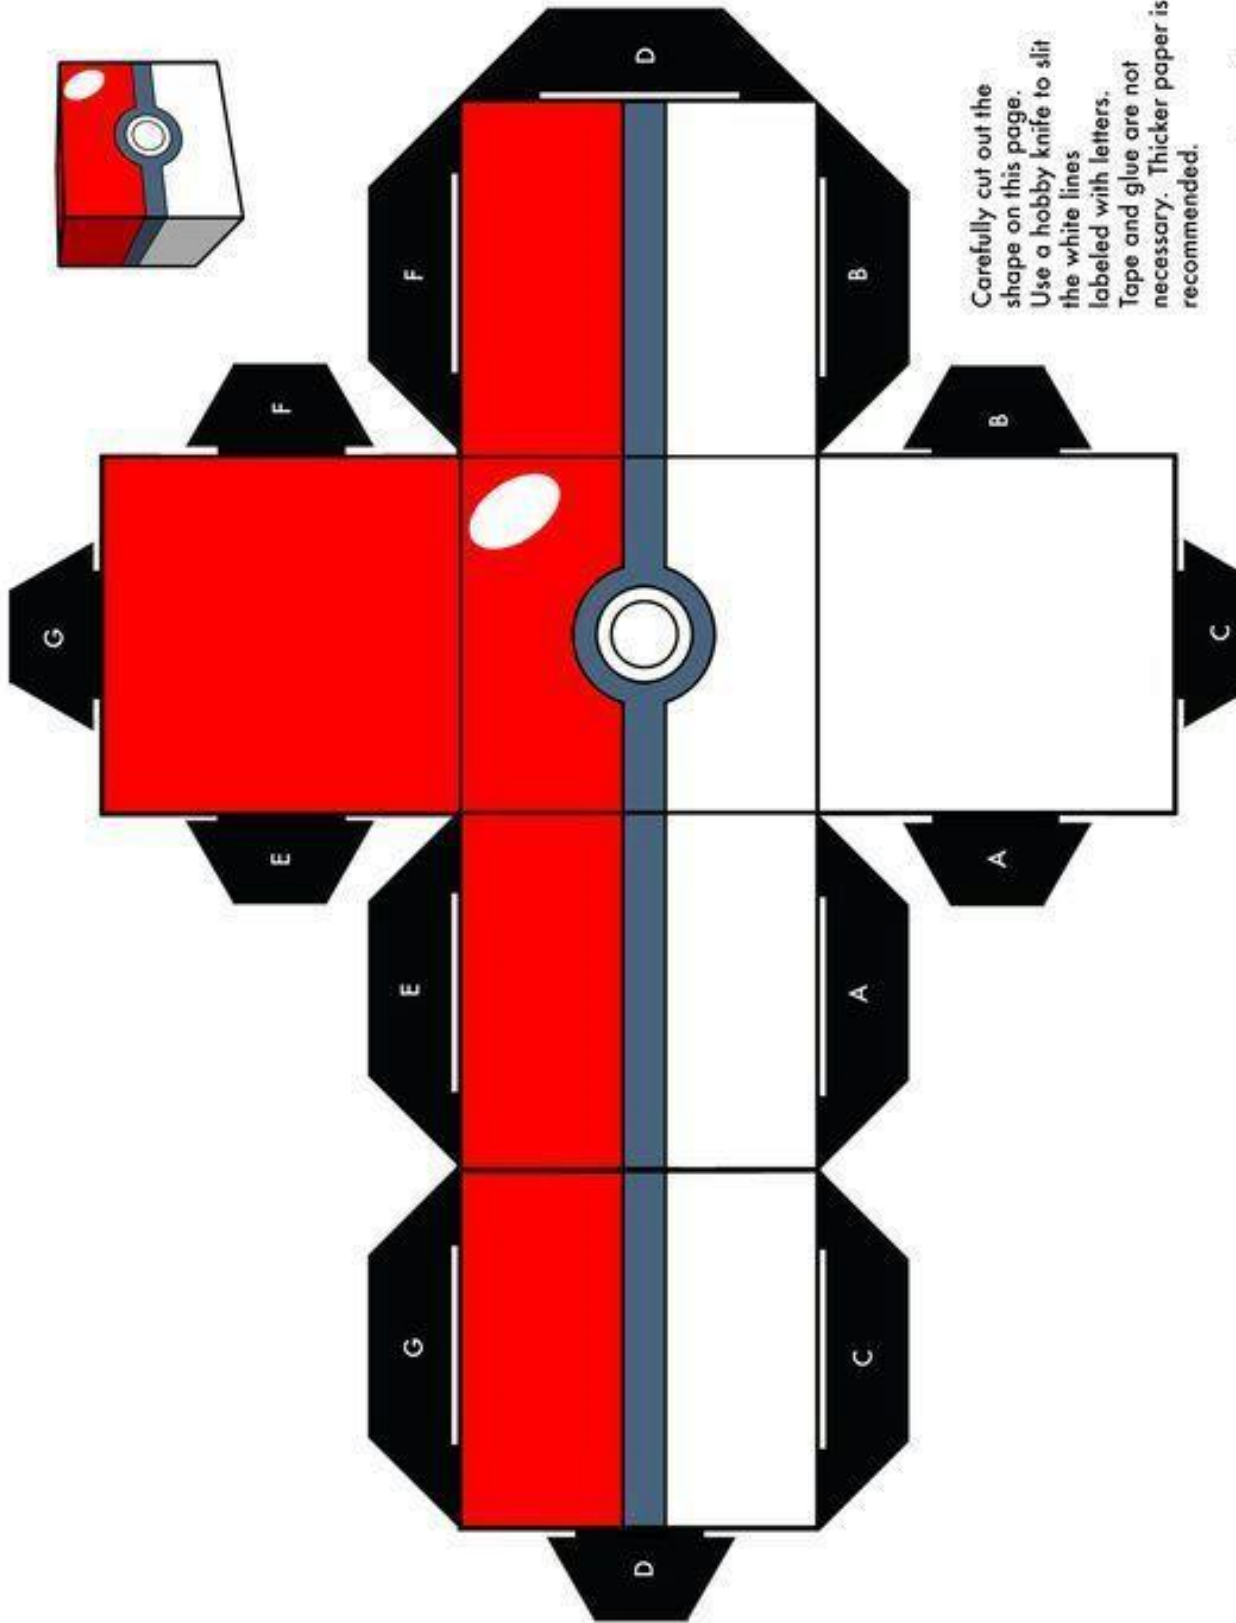

Artist: **zamiba15**

Website: zamiba15.deviantart.com

BULBASAUR -Pokemon-

Carefully cut out the shape on this page. Use a hobby knife to slit the white lines labeled with letters. Tape and glue are not necessary. Thicker paper is recommended.

Pokemon - Kaleidocycle Papercraft Set - *Bulbasaur*