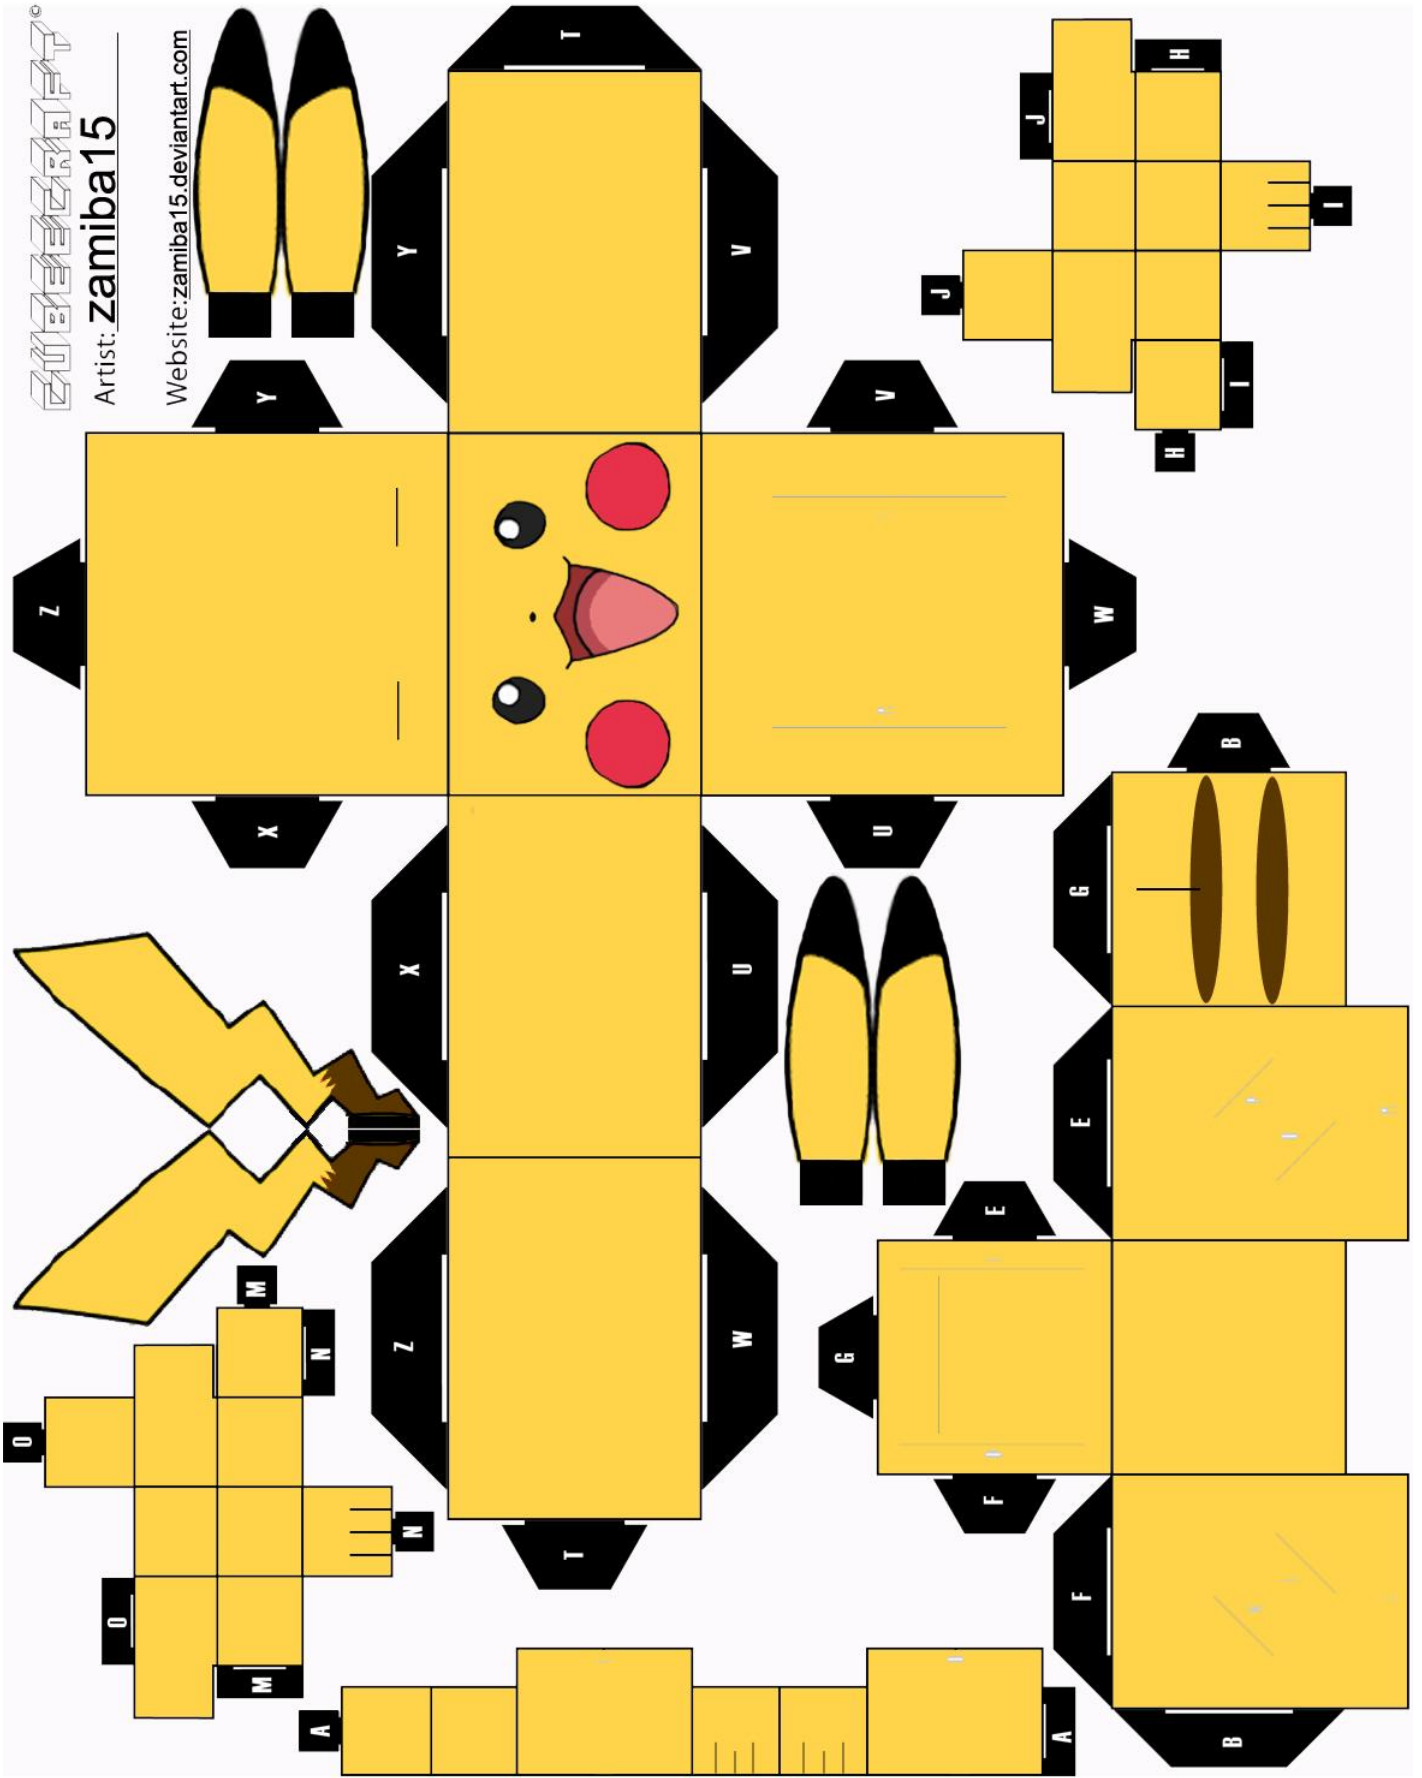

Artist: **zamiba15**

Website: zamiba15.deviantart.com

BULBASAUR -Pokemon-

Carefully cut out the shape on this page. Use a hobby knife to slit the white lines labeled with letters. Tape and glue are not necessary. Thicker paper is recommended.

Pokemon - Kaleidocycle Papercraft Set - *Bulbasaur*