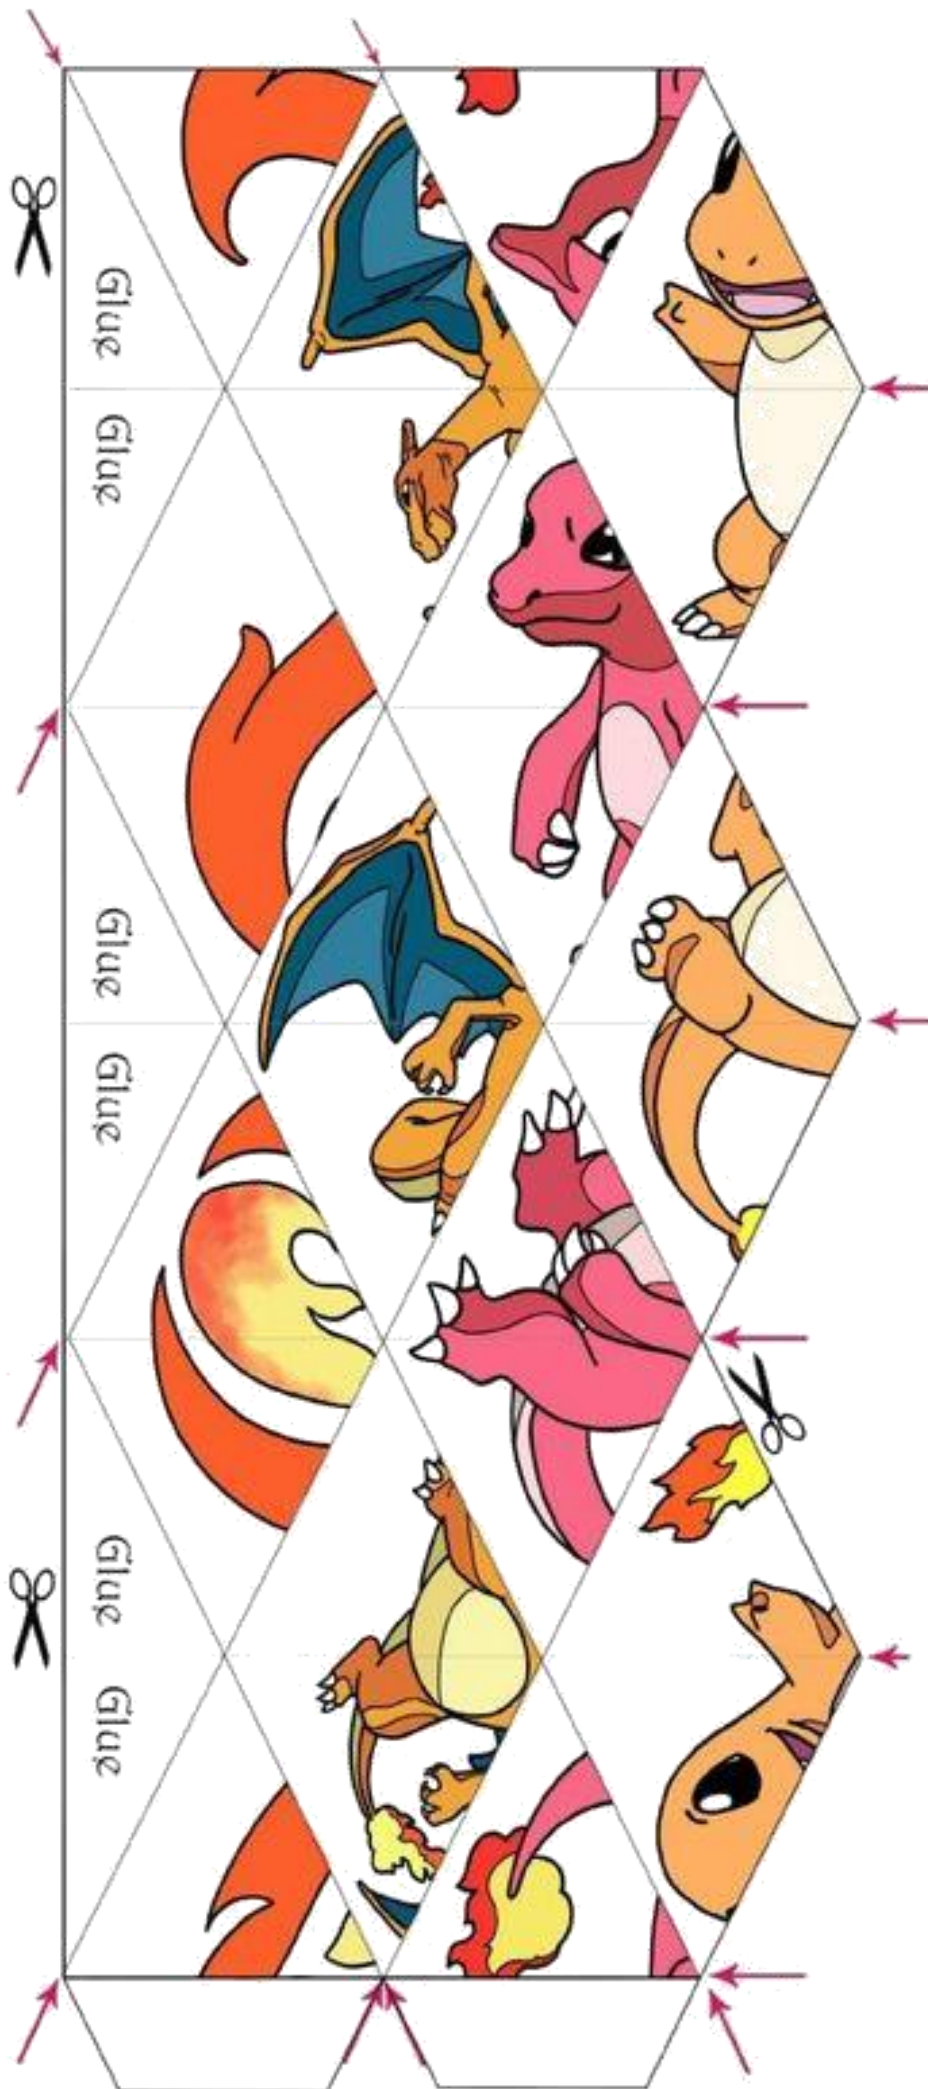

Artist: **zamiba15**

Website: zamiba15.deviantart.com

BULBASAUR -Pokemon-

Carefully cut out the shape on this page. Use a hobby knife to slit the white lines labeled with letters. Tape and glue are not necessary. Thicker paper is recommended.

Pokemon - Kaleidocycle Papercraft Set - *Bulbasaur*